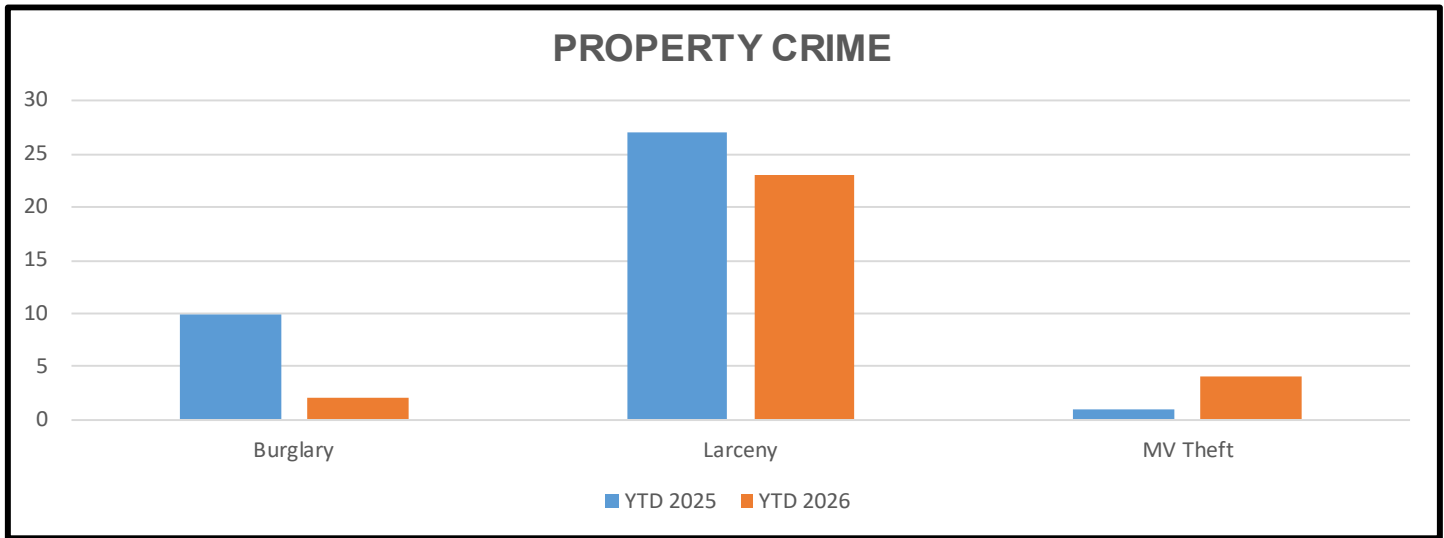

Part I Property Crime

Offense	YTD 2025	YTD 2026	% Difference YTD 2025-2026 [ ] denotes # difference	5 year YTD Average	% Difference 2026 to 5 year YTD Average
Burglary	10	2	-80.0%	6.33	-68.4%
Larceny	27	23	-14.8%	20.83	10.4%
MV Theft	1	4	>100%	3.67	9.1%
Part I Property Total	38	29	-23.7%	30.83	-5.9%
YTD Part I Crime Total	47	32	-31.9%	37.50	-14.7%

YTD data is complete through Mar 31st of each year