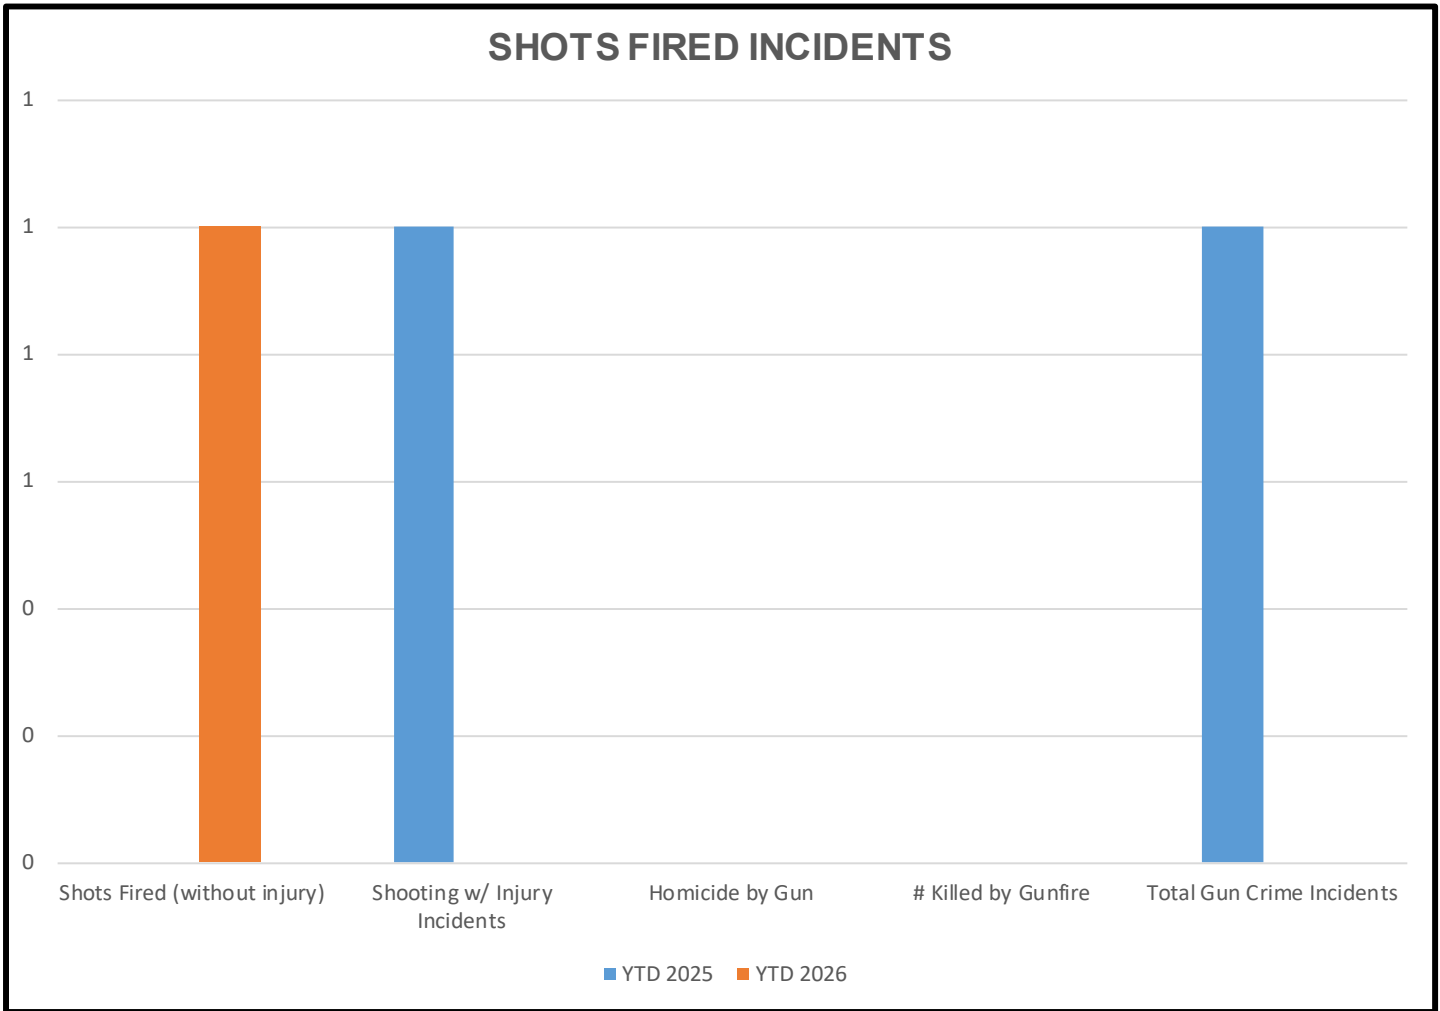

	YTD 2025	YTD 2026	% Difference YTD 2025-2026 [] denotes # difference	5 year YTD Average	% Difference 2026 to 5 year YTD Average
Shots Fired (without injury)	0	1	[1]	0.17	500.0%
Shooting w/ Injury Incidents	1	0	-100.0%	3.00	-100.0%
Homicide by Gun	0	0	0.0%	0.00	0.0%
Total Shootings w/ Injury or Fatality	1	0	-100.0%	3.00	-100.0%
# Injured by Gunfire	1	0	-100.0%	3.00	-100.0%
# Killed by Gunfire	0	0	0.0%	0.00	0.0%
# Struck by Gunfire (Injured/Killed)	1	0	-100.0%	3.00	-100.0%
Total Gun Crime Incidents	1	0	-100.0%	3.83	-100.0%