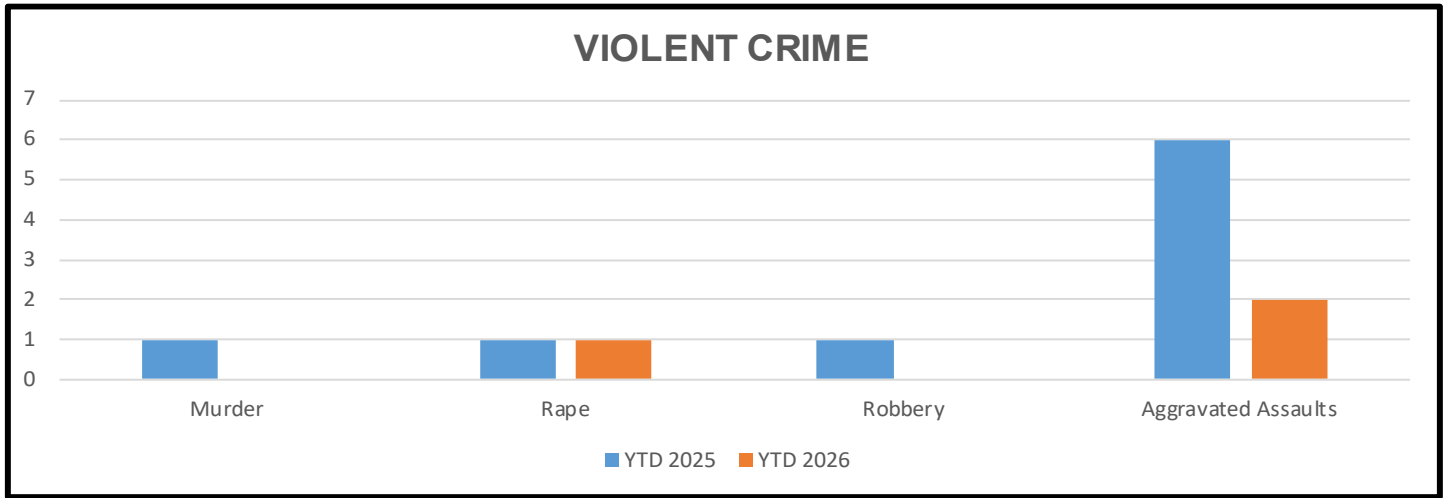

Part I offense data is on **page 2**.

Shots Fired data is on **page 3**.

Calls for Service & Arrest Charge totals are on **page 4**.

Previous 90 days reported crimes list begins on **page 5**.

Syracuse Police Department—Crime Analysis Bulletin

Salt Springs Part I Crime Report

511 S. State St. Room 205, Syracuse, NY

315-442-5645

Part I Violent Crime

Offense	YTD 2025	YTD 2026	% Difference YTD 2025-2026 [] denotes # difference	5 year YTD Average	% Difference 2026 to 5 year YTD Average
Murder	1	0	-100.0%	0.17	-100.0%
Rape	1	1	0.0%	0.50	-14.3%
Robbery	1	0	-100.0%	0.67	50.0%
Aggravated Assaults	6	2	-66.7%	5.33	-57.1%
Part I Violent Total	9	3	-66.7%	6.67	-30.2%