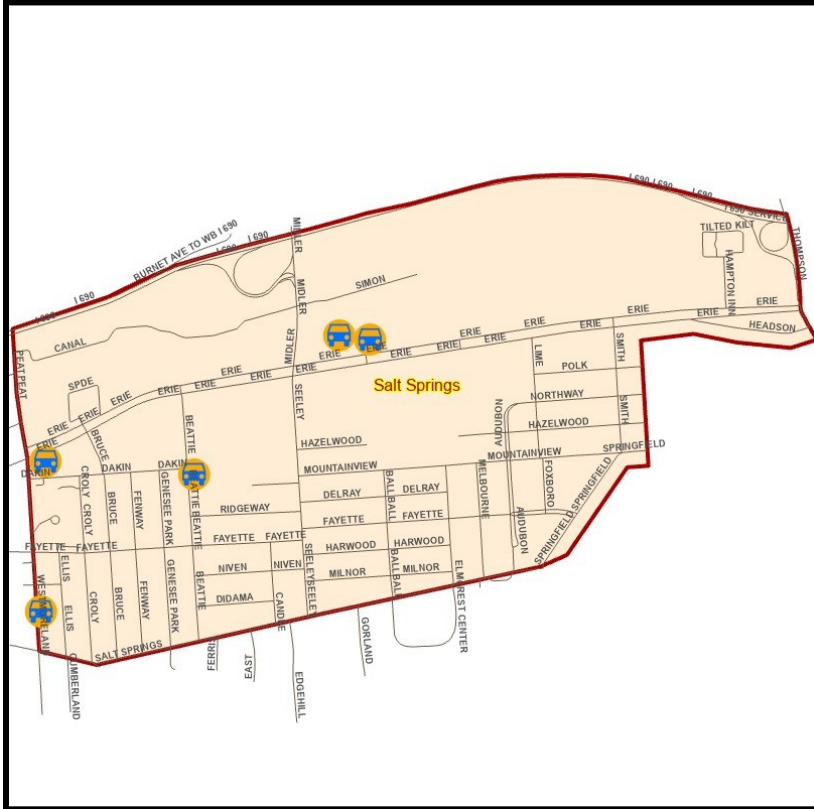

Crime	From Date	To Date	From Time	To Time	Address
CMIS	02/27/2026	02/27/2026	1420	1500	2949 Erie Blvd. E.

Syracuse Police Department—Crime Analysis Bulletin

Salt Springs Part I Crime Report

511 S. State St. Room 205, Syracuse, NY

315-442-5645

The following table contains specific information regarding crimes reported within the highlighted neighborhood.

The crime in the following table were reported in the previous 90 days (data includes attempts).