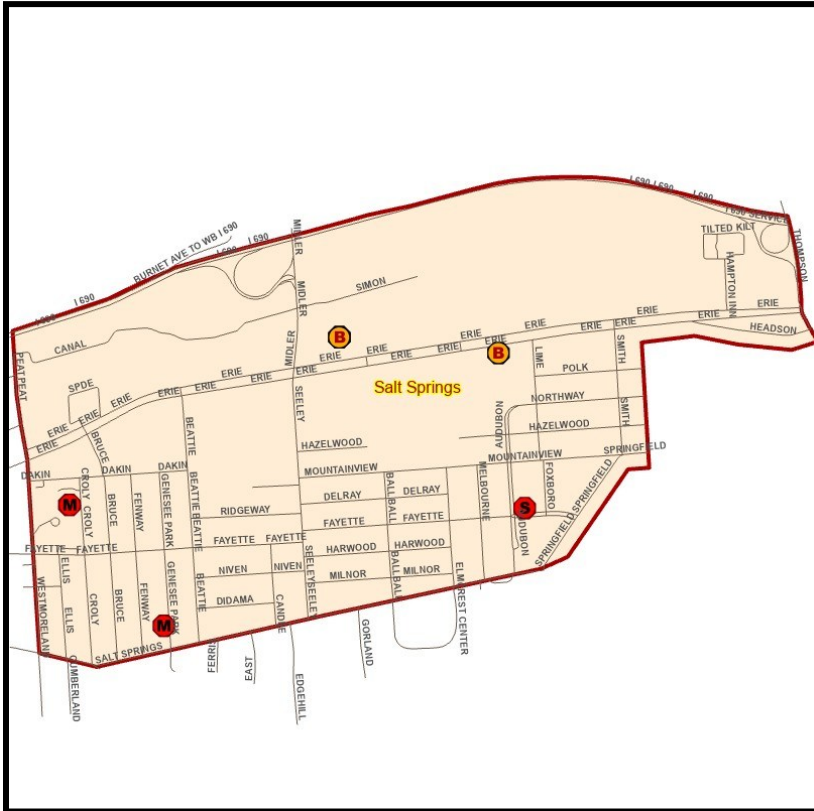

Salt Springs Part I Crime Report

511 S. State St. Room 205, Syracuse, NY

315-442-5645

The following table contains information regarding crimes reported within the highlighted neighborhood.

The crime in the following table were reported in the previous 90 days (data includes attempts).

- Current Vacant Lots
- Current Vacant Properties
- Assaults (Not Shot/Stab)
- Burglary
- Homicide
- Menacing
- Recovered Weapon
- Robbery
- Shots Fired Injury
- Shots Fired
- Stabbing

Crime	To Date	From Date	From Time	To Time	Address
BURG	01/22/2026	01/22/2026	0215	0215	2770 Erie Blvd E
BURG	03/19/2026	03/19/2026	1119	1119	2515 Erie Blvd E
BURG	03/31/2026	03/31/2026	1003	1003	2515 Erie Blvd E
MENA	03/03/2026	03/03/2026	1750	1750	276 Genesee Park Dr
MENA	03/21/2026	03/21/2026	0210	0210	104 Croly St
SHOT	03/29/2026	03/29/2026	0041	0041	507 Fayette Blvd