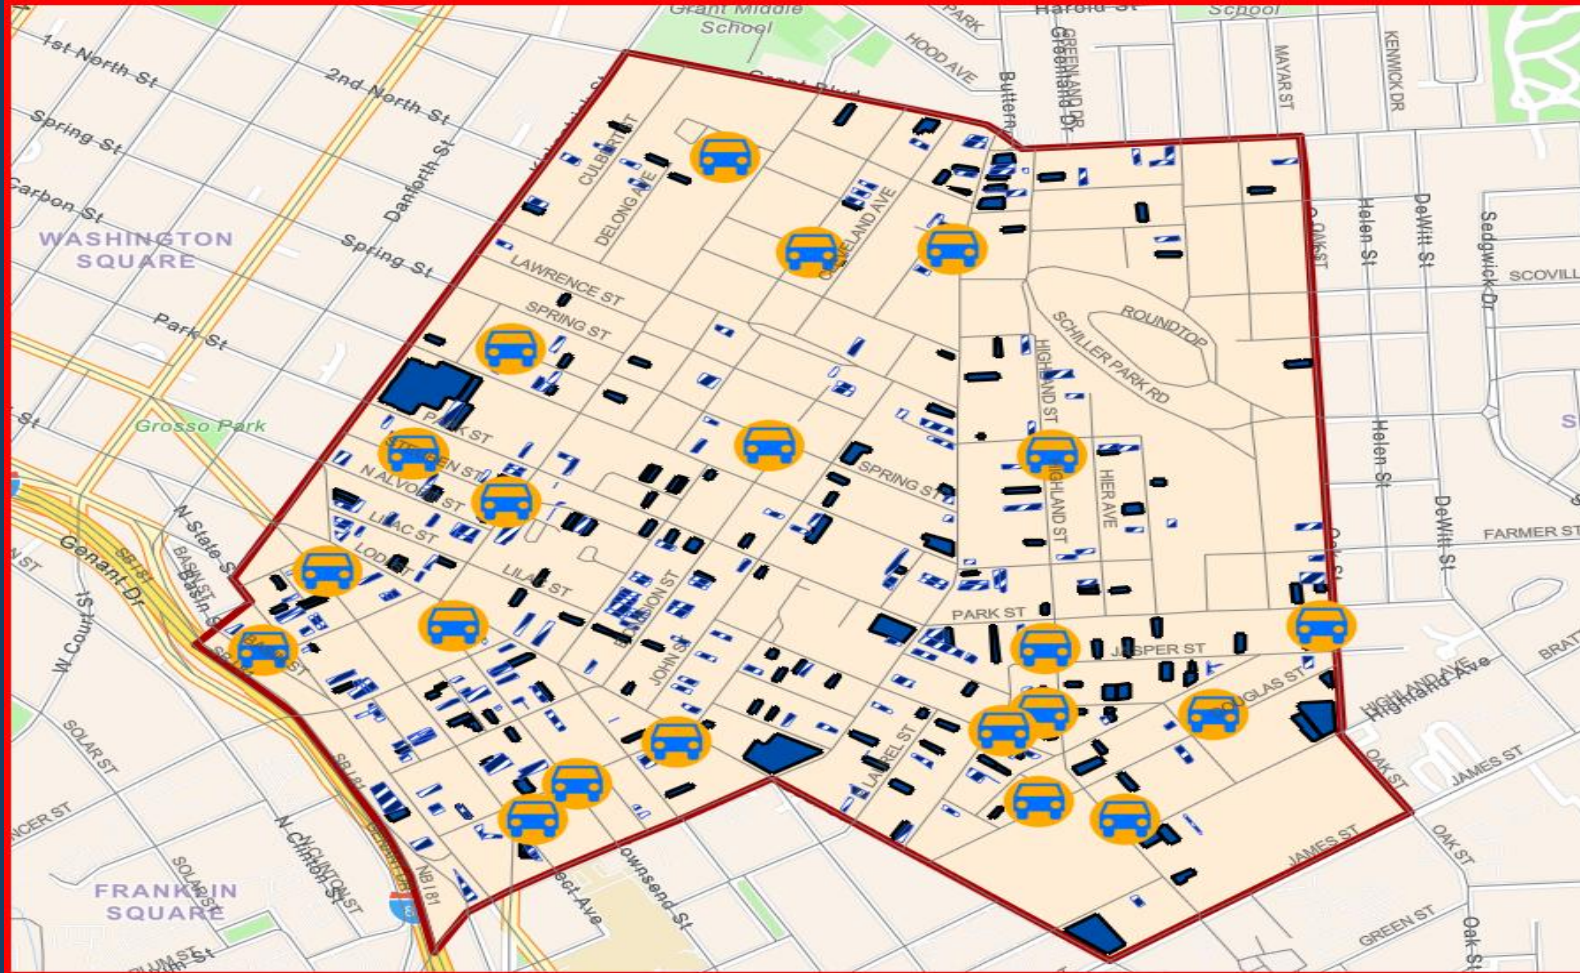

Syracuse Police Department Crime Analysis Data

Neighborhood Watch Groups of Syracuse

“Vehicle Crime Totals”

90 Day Vehicle Crime	Count
CMIS	5
LARC	1
Total	6

Syracuse Police Department Crime Analysis Data

Neighborhood Watch Groups of Syracuse

“Stolen Vehicle Map”

Syracuse Police Department Crime Analysis Data

Neighborhood Watch Groups of Syracuse

“Stolen Vehicle By Address”

Vehicle Stolen	DateStolen	MO2	Street
2015 Kia Sorrento 4D	01/31/2026	Ignition	1112 N Townsend St
2012 Hyundai Sonata 4D	02/01/2026		132 Steuben St
2014 Hyundai Sonata 4D	01/31/2026	Ignition	132 Steuben St
2018 Kia Optima 4D	01/31/2026	Ignition	101 Steuben St
2008 Toyota Avalon 4D	02/03/2026		414 Ash St
2017 Ford Fusion 4D	02/06/2026	Keys in Vehicle	106 Graves St
2015 Chevy Cruze 4D	02/10/2026	Keys in Vehicle	516 Prospect Ave
2018 Mitsubishi Outlander 4D	02/12/2026		938 N Salina St
2018 Hyundai Elantra 4D	02/15/2026		302 Highland St
2011 Hyundai Sonata 4D	02/22/2026	Ignition	705 Highland St
2011 Buick Lacrosse 4D	02/24/2026	Known Suspect	826 North Townsend Street
2017 Range Rover Sport 4D	03/02/2026	Running Keyless	226 Craig St
2009 Chevrolet Silverado PK	03/08/2026		1201 N State St
2012 Hyyundai Sonata 4D	03/09/2026	Ignition	132 Steuben St
2011 Honda Civic 2D	03/16/2026		114 S Alvord St
2018 Toyota Highlander 4D	03/26/2026		407 Douglas St
2015 Volkswagon Passat 4D	03/26/2026		709 Oak St
2018 Hyundai Elantra 4D	04/02/2026	Ignition	215 Douglas St
2017 Hyundai Tucson 4D	04/03/2026	Ignition	1333 Butternut St
2013 Hyundai Sonata 4D	04/03/2026	Ignition	942 Highland St
2015 Hyundai Elantra 4D	04/24/2026		811 E Division St
2013 Hyundai Elantra 4D	04/25/2026		110 Spring Ln
2016 Hyundai SFE 4D	04/28/2026	Ignition	947 Pond St