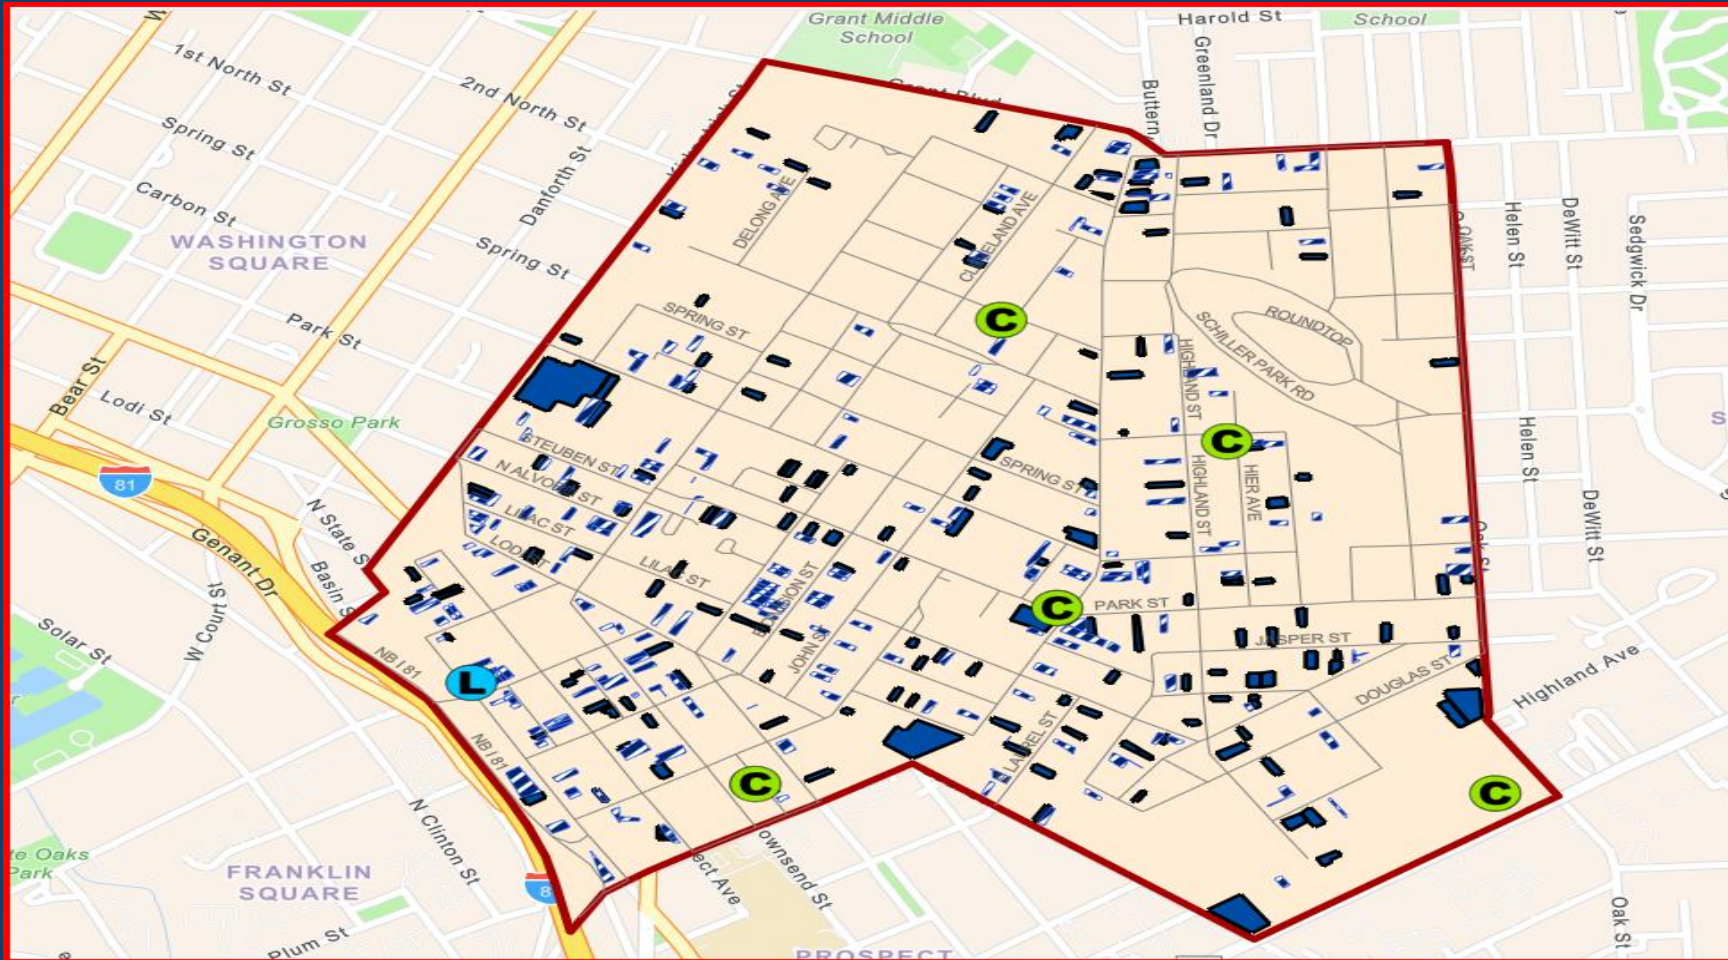

Syracuse Police Department Crime Analysis Data

Neighborhood Watch Groups of Syracuse

“Crime By Address Cont.”

SHOT	04/12/2026	113 Merz Ave
SHOT	04/07/2026	103 Graves St
SHOT	04/03/2026	108 Lawrence St
SHOT	03/09/2026	Highland St & Graves St
SHOT	03/08/2026	339 Douglas St
SHOT	03/08/2026	Butternut St & Park St
SHOT	03/06/2026	1345 Butternut St
SHOT	02/19/2026	Curtis St & Gilbert Ave
SHOT	02/18/2026	940 N Salina St
SHOT	02/14/2026	109 Graves St
SHOT	02/14/2026	309 Curtis St
SHOT	02/10/2026	119 Schiller Ave
STAB	04/22/2026	106 Graves St
STAB	03/15/2026	709 E Division St

Neighborhood Watch Groups of Syracuse

“Gun Crime - Year To Date”

Crime	2026	2025	2 Yr Avg	% Change 2026 - 2025	5 Yr Avg	% Change 2026 - 5 Yr Avg
HOMI	1	1	1	0%	0	400%
SHOI	0	1	1	-100%	3	-100%
SHOT	18	14	16	28.6%	17	4.7%
Total	19	16	18	18.8%	21	-7.8%

Syracuse Police Department Crime Analysis Data

Neighborhood Watch Groups of Syracuse

“Vehicle Crime Map”

Syracuse Police Department Crime Analysis Data

Neighborhood Watch Groups of Syracuse

“Vehicle Crime By Address”