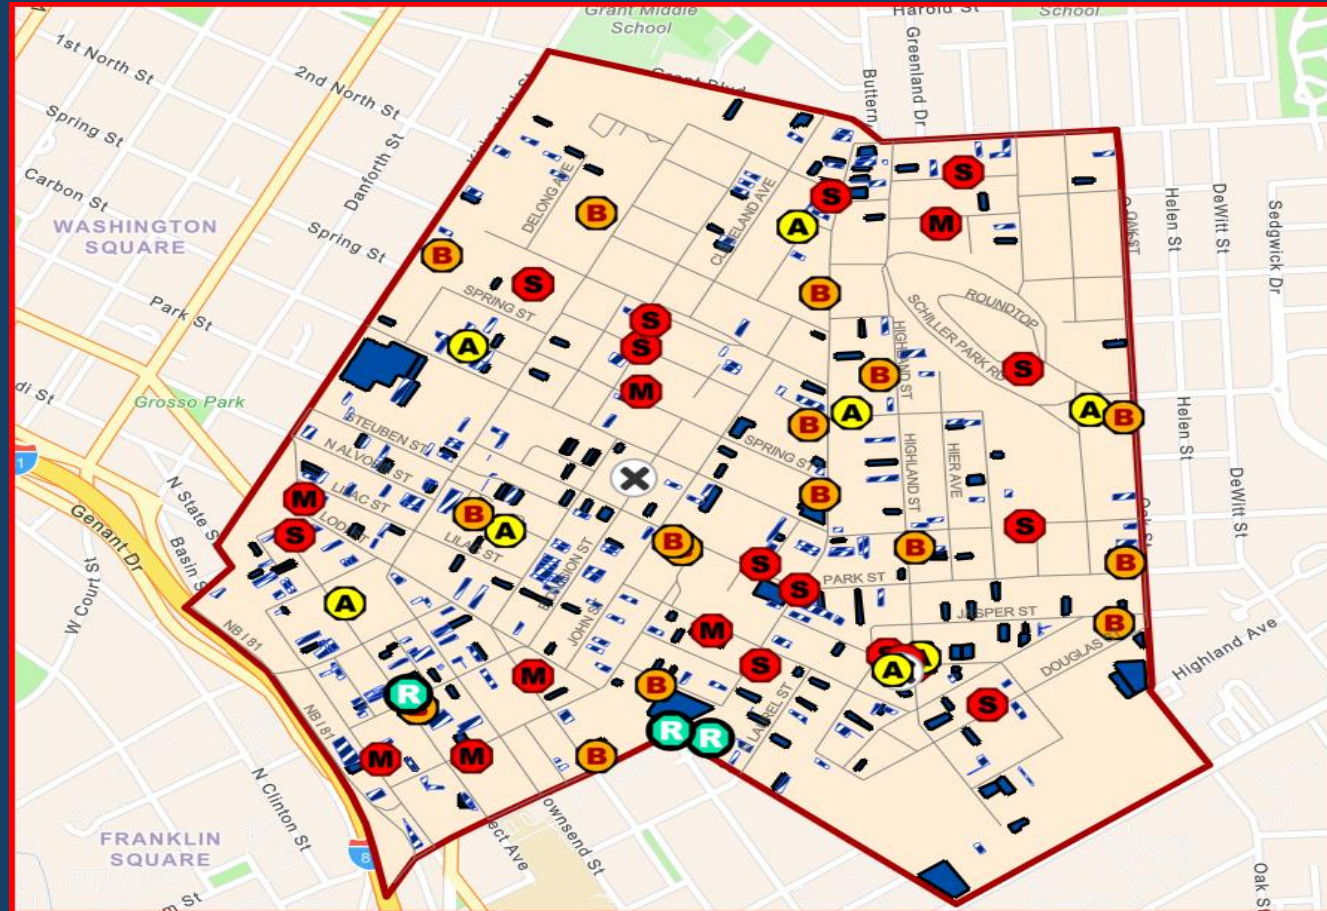

Syracuse Police Department Crime Analysis Data

Neighborhood Watch Groups of Syracuse

“Crime Map”

Syracuse Police Department Crime Analysis Data

Neighborhood Watch Groups of Syracuse

“Part 1 Crime - Year To Date”

CODE DEFINED	2026	2025	2 Year Avg	% Change 2026 - 2025	5 Year Avg	% Change 2026 - 5 Year Avg
ASSAULT	25	23	24	8.7%	36	-30.2%
BURGLARY	24	39	32	-38.5%	43	-44.4%
LARCENY	67	84	76	-20.2%	90	-25.6%
MURDER	1	1	1	0%	1	42.9%
MV THEFT	27	8	18	237.5%	20	33.7%
RAPE	4	1	3	300%	3	33.3%
ROBBERY	5	6	6	-16.7%	9	-46.2%
Total	153	162	158	-5.6%	202	-24.3%

Syracuse Police Department Crime Analysis Data

Neighborhood Watch Groups of Syracuse

“Crime By Address”

Crime	ToDate	Street
ASLT	04/12/2026	812 N Salina St
ASLT	04/02/2026	230 Whitwell Dr
ASLT	02/27/2026	600 Highland St
ASLT	02/21/2026	107 Knaul St
ASLT	02/13/2026	100 Blk Graves St
ASLT	02/10/2026	113 Pond Ln
ASLT	02/07/2026	143 Mary St
ASLT	01/31/2026	159 Kappesser St
BURG	04/21/2026	119 Josephine St
BURG	04/21/2026	700 First North St
BURG	04/16/2026	300 Pond St
BURG	04/15/2026	1313 Butternut St
BURG	04/14/2026	1017 Butternut St
BURG	04/14/2026	1117 Butternut St
BURG	04/13/2026	812 Highland St
BURG	04/12/2026	1027 Highland St
BURG	03/28/2026	216 Jasper St
BURG	03/19/2026	143 Lawrence St
BURG	03/19/2026	606 Butternut St
BURG	03/18/2026	302 Park St
BURG	03/17/2026	1027 Oak St
BURG	03/15/2026	658 N Salina St
BURG	03/14/2026	511 Butternut St