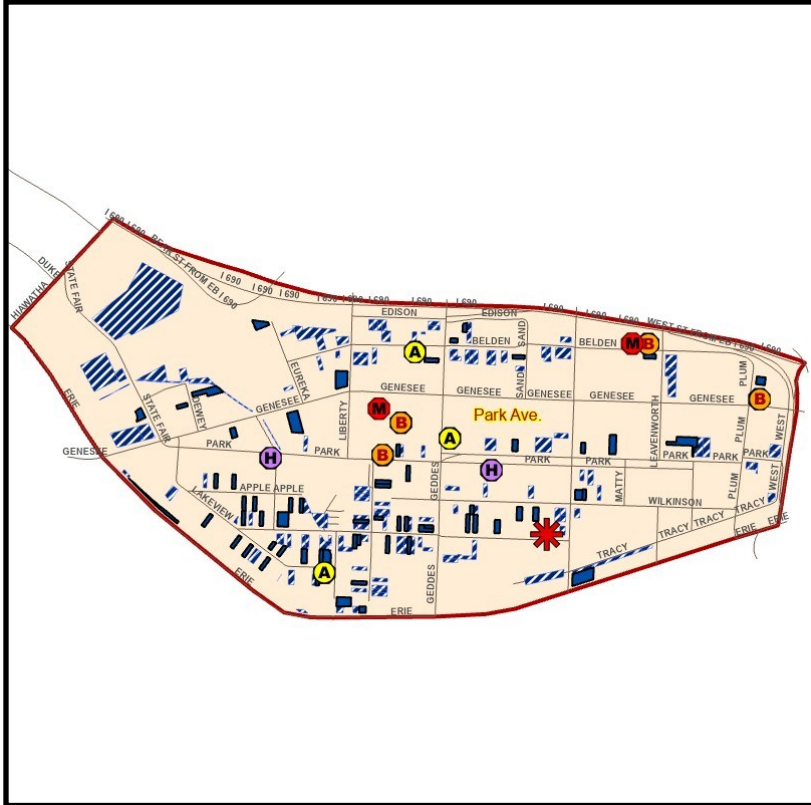

Syracuse Police Department—Crime Analysis Bulletin

Park Ave Neighborhood Part I Crime Report

511 S. State St. Room 205, Syracuse, NY

315-442-5645

The following table contains specific information regarding crimes reported within the highlighted neighborhood.

The crime in the following table were reported in the previous 90 days (data includes attempts).

- Current Vacant Lots
- Current Vacant Properties
- Assaults (Not Shot/Stab)
- Burglary
- Homicide
- Menacing
- Recovered Weapon
- Robbery
- Shots Fired Injury
- Shots Fired
- Stabbing

Crime	To Date	From Date	From Time	To Time	Address
BURG	2/12/2026	2/12/2026	1625	1625	1011 W Genesee St
MENA	1/8/2026	1/8/2026	1012	1012	1055 W Genesee St
ASLT	1/30/2026	1/30/2026	0719	0719	1123 W Belden Ave
ASLT	2/15/2026	2/15/2026	0009	0009	119 Lakeview Ave Apt 1
SHOI	1/18/2026	1/18/2026	1357	1357	120 Richmond Ave
ASLT	12/18/2025	12/18/2025	2323	2323	408 N Geddes St, Apt 01
BURG	2/24/2026	2/23/2026	1900	0730	524 W Genesee St
HOMI	3/5/2026	3/5/2026	2336	2336	629 Park Ave
BURG	2/2/2026	2/1/2026	1815	0730	728 Park Ave
BURG	1/21/2026	1/20/2026	2300	0532	804 W Belden Ave
MENA	2/28/2026	2/28/2026	0304	0304	814 W Belden Ave
HOMI	2/8/2026	2/8/2026	2206	2207	901 Park Ave