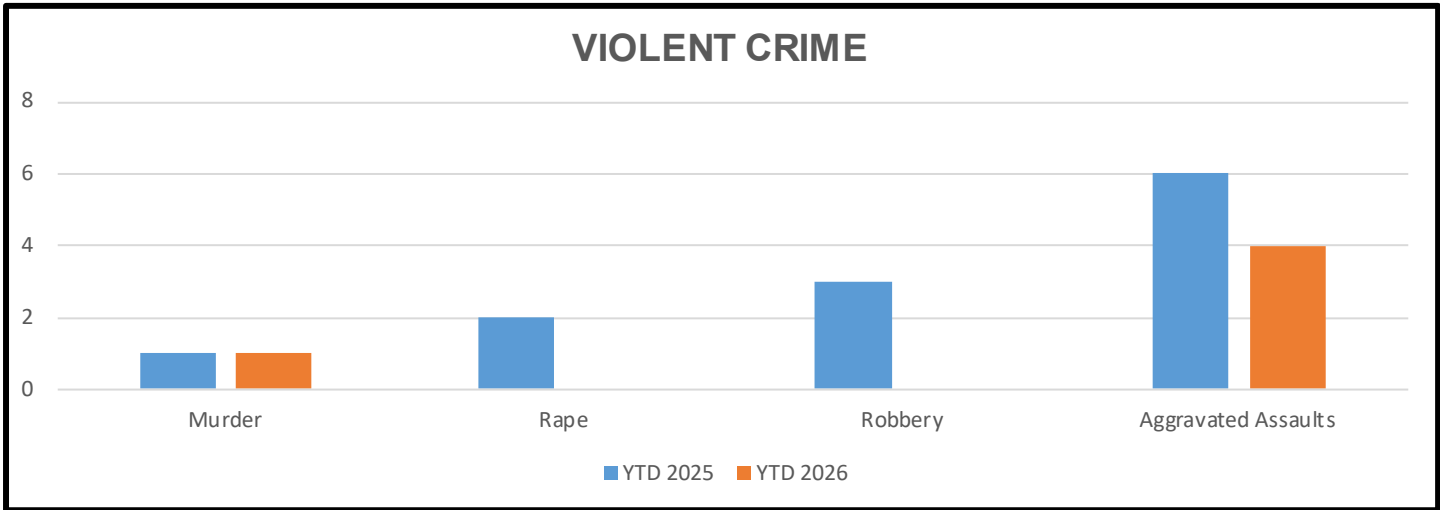

Park Ave Neighborhood Part I Crime Report

511 S. State St. Room 205, Syracuse, NY

315-442-5645

The following is an analysis of Part I crimes reported within the featured neighborhood. The highlighted area in the map displays the neighborhood that was analyzed. Murder, Rape, Robbery, Aggravated Assault, Burglary, Larceny, and Stolen Vehicle offense data is derived from the CHAIRS II records management system. Shots fired data is derived from the Central New York Crime Analysis Center’s (CNYCAC) data management system.

Part I offense data is on **page 2**.

Shots Fired data is on **page 3**.

Calls for Service & Arrest Charge totals are on **page 4**.

Previous 90 days reported crimes list begins on **page 5**.

Park Ave Neighborhood Part I Crime Report

511 S. State St. Room 205, Syracuse, NY

315-442-5645

Part I Violent Crime

Offense	YTD 2025	YTD 2026	% Difference YTD 2025-2026 [] denotes # difference	5 year YTD Average	% Difference 2026 to 5 year YTD Average
Murder	1	1	0.0%	0.33	200.0%
Rape	2	0	-100.0%	0.50	-14.3%
Robbery	3	0	-100.0%	1.17	50.0%
Aggravated Assaults	6	4	-33.3%	4.67	-57.1%
Part I Violent Total	12	5	-58.3%	6.67	-30.2%