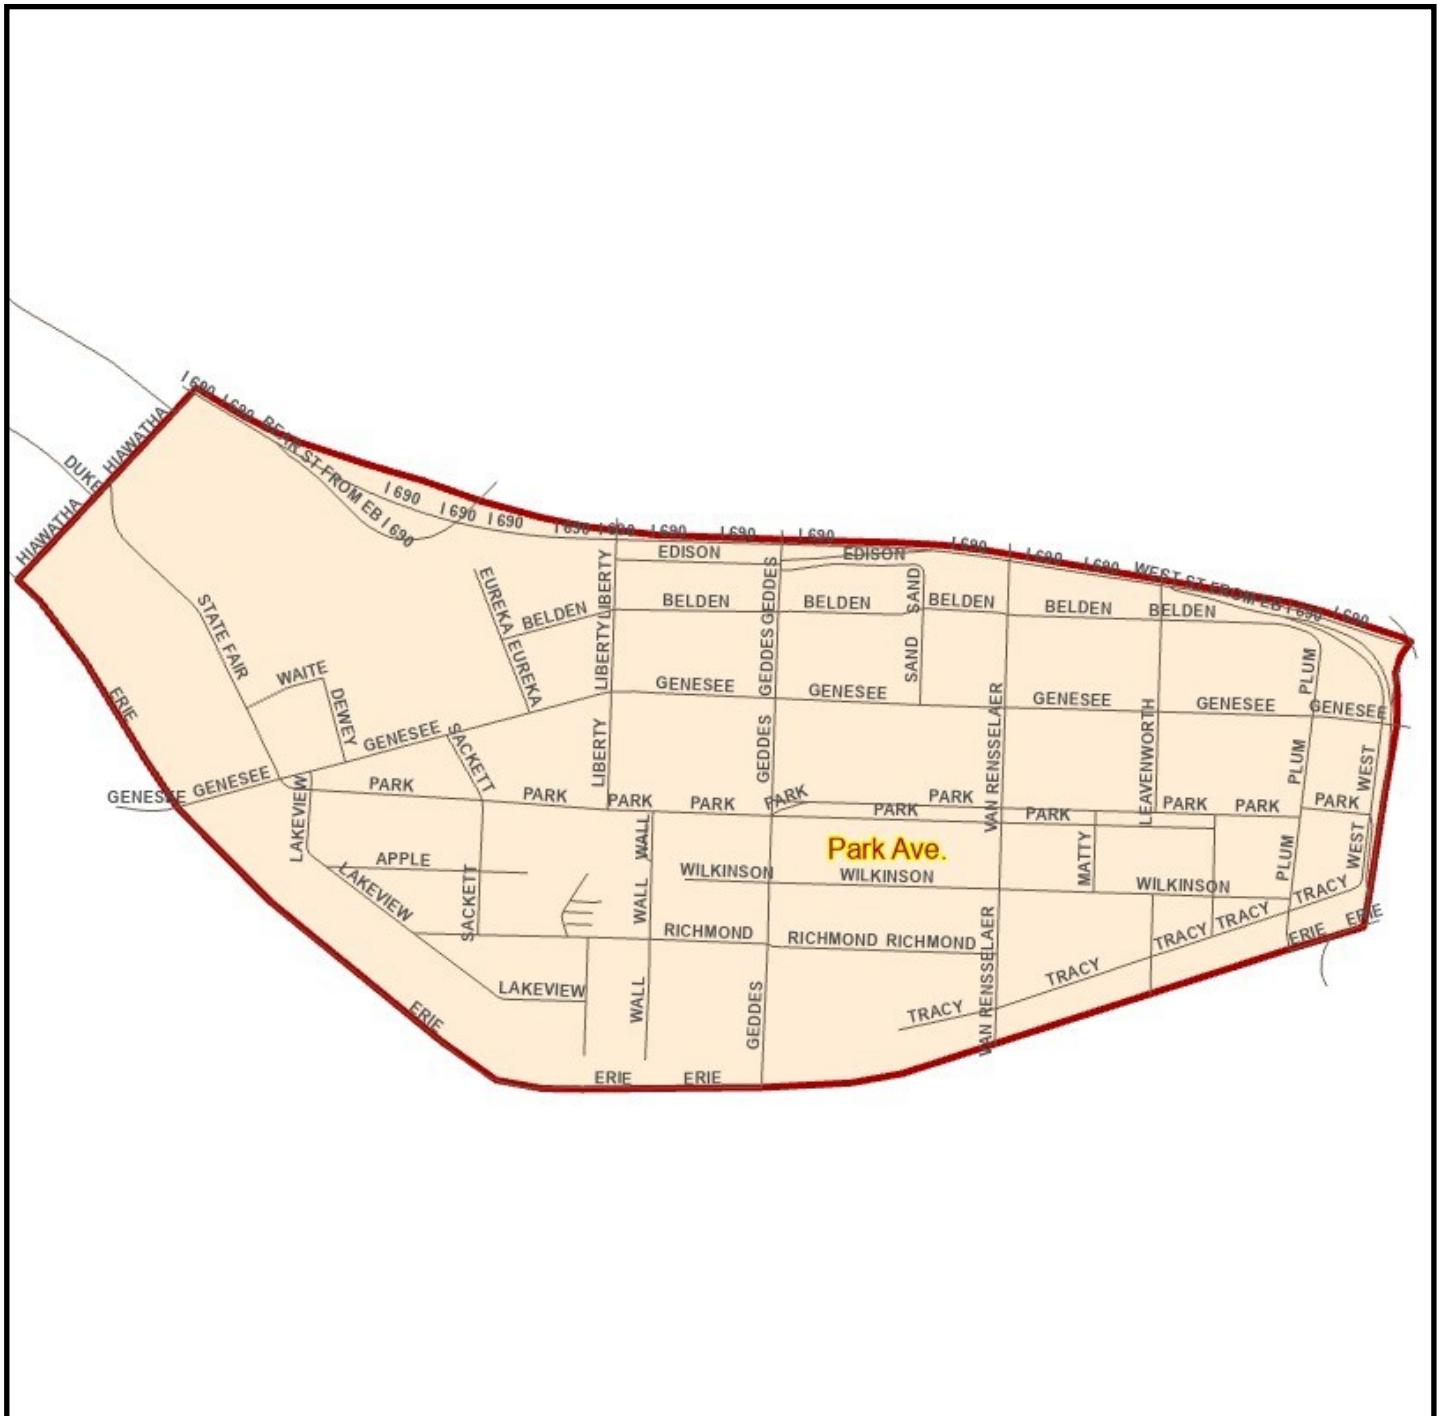

Park Ave Neighborhood Part I Crime Report

511 S. State St. Room 205, Syracuse, NY

315-442-5645

The following is an analysis of Part I crimes reported within the featured neighborhood. The highlighted area in the map displays the neighborhood that was analyzed. Murder, Rape, Robbery, Aggravated Assault, Burglary, Larceny, and Stolen Vehicle offense data is derived from the CHAIRS II records management system. Shots fired data is derived from the Central New York Crime Analysis Center’s (CNYCAC) data management system.

Part I offense data is on **page 2**.

Shots Fired data is on **page 3**.

Calls for Service & Arrest Charge totals are on **page 4**.

Previous 90 days reported crimes list begins on **page 5**.