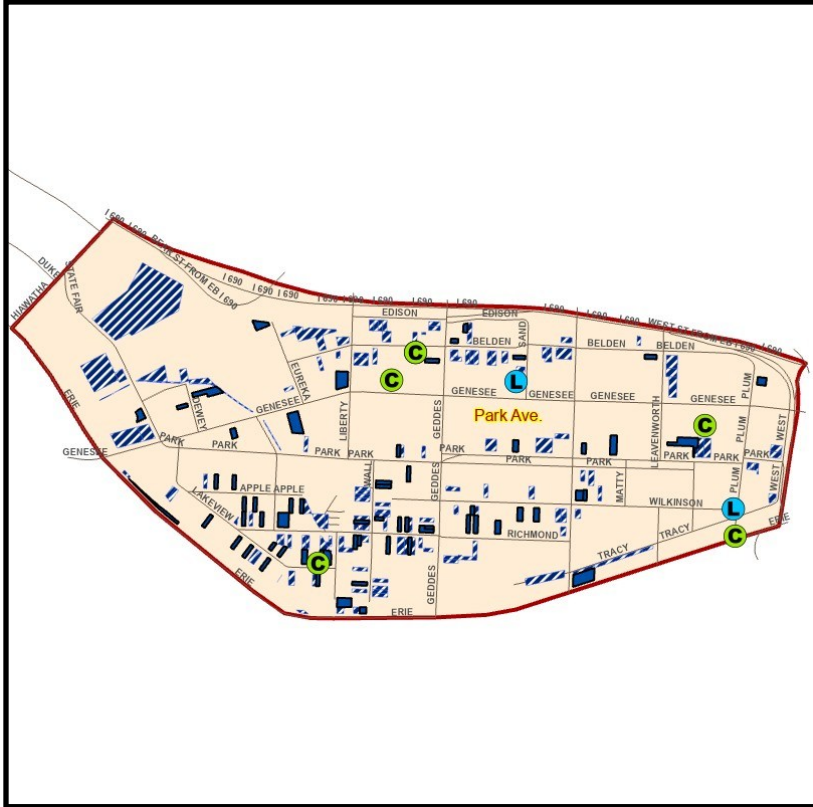

Park Ave Neighborhood Part I Crime Report

511 S. State St. Room 205, Syracuse, NY

315-442-5645

The following table contains specific information regarding crimes reported within the highlighted neighborhood.

The crime in the following table were reported in the previous 90 days (data includes attempts).

-  Current Vacant Lots
-  Current Vacant Properties
-  Criminal Mischief (Vehicles)
-  Larcenies (from Vehicles)

Crime	From Date	To Date	From Time	To Time	Address
CMIS	12/14/2025	12/14/2025	1703	1705	100 Erie Blvd W
LARC	1/20/2026	1/20/2026	1320	1320	100 Wilkinson Street
CMIS	1/22/2026	1/22/2026	1054	1054	1050 W Genesee St
CMIS	2/3/2026	2/3/2026	1704	1704	1123 W Belden Ave
CMIS	2/5/2026	2/6/2026	2399	1200	1123 W Belden Ave
CMIS	2/10/2026	2/10/2026	1037	1037	122 Lakeview Ave
CMIS	2/18/2026	2/19/2026	1851	0745	637 W Genesee St
LARC	12/20/2025	12/20/2025	2040	2111	900 W Genesee St