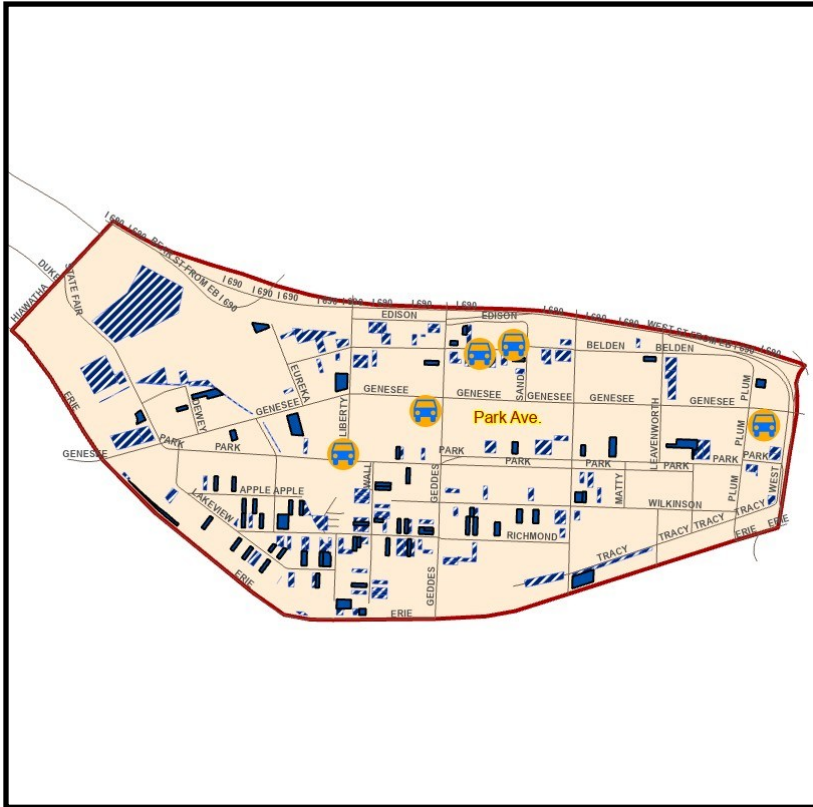

Park Ave Neighborhood Part I Crime Report

511 S. State St. Room 205, Syracuse, NY

315-442-5645

The following is an analysis of Part I crimes reported within the featured neighborhood. The highlighted area in the map displays the neighborhood that was analyzed. Murder, Rape, Robbery, Aggravated Assault, Burglary, Larceny, and Stolen Vehicle offense data is derived from the CHAIRS II records management system. Shots fired data is derived from the Central New York Crime Analysis Center’s (CNYCAC) data management system.

Crime	From Date	To Date	From Time	To Time	Address
CMIS	12/14/2025	12/14/2025	1703	1705	100 Erie Blvd W
LARC	1/20/2026	1/20/2026	1320	1320	100 Wilkinson Street
CMIS	1/22/2026	1/22/2026	1054	1054	1050 W Genesee St
CMIS	2/3/2026	2/3/2026	1704	1704	1123 W Belden Ave
CMIS	2/5/2026	2/6/2026	2399	1200	1123 W Belden Ave
CMIS	2/10/2026	2/10/2026	1037	1037	122 Lakeview Ave
CMIS	2/18/2026	2/19/2026	1851	0745	637 W Genesee St
LARC	12/20/2025	12/20/2025	2040	2111	900 W Genesee St

Park Ave Neighborhood Part I Crime Report

511 S. State St. Room 205, Syracuse, NY

315-442-5645

The following table contains specific information regarding crimes reported within the highlighted neighborhood.

The crime in the following table were reported in the previous 90 days (data includes attempts).

-  Current Vacant Lots
-  Current Vacant Properties
-  Stolen Vehicles

Vehicle Stolen	Report Date	Time From	Time To	MO	Address
Toyota	12/26/2025	0740	0740	Unknown	1001 W Genesee St
2006 Honda Accord 4D	02/01/2026	0931	0931	Unknown	1010 W Belden Ave
2016 Hyundai Elantra 4D	02/06/2026	2100	0330	Ignition	1041 W Belden Ave
2023 Toyota Corolla 4D	12/16/2025	1038	1038	Rental	523 W Genesee St
2023 Chrysler Voyager 4D	03/02/2026	1332	1332	Rental	523 W Genesee St
2020 Hyundai Elantra 4D	01/20/2026	2200	0900	Ignition	800 Park Ave