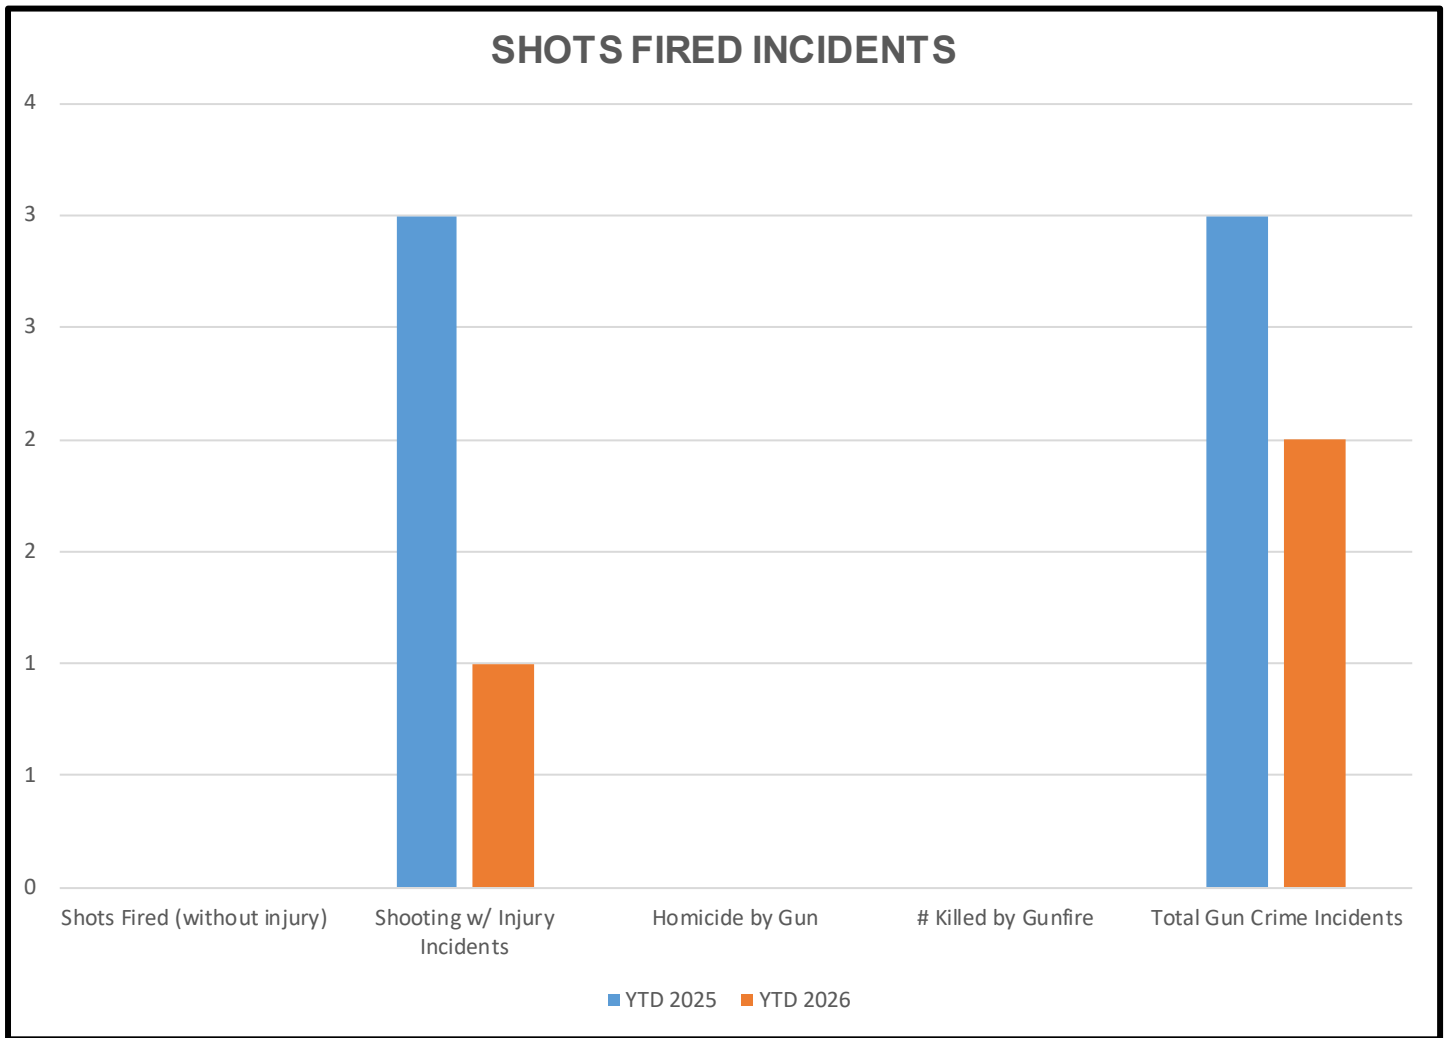

511 S. State St. Room 205, Syracuse, NY

315-442-5645

Part I Violent Crime

Offense	YTD 2025	YTD 2026	% Difference YTD 2025-2026 [] denotes # difference	5 year YTD Average	% Difference 2026 to 5 year YTD Average
Murder	1	1	0.0%	0.33	200.0%
Rape	2	0	-100.0%	0.50	-14.3%
Robbery	3	0	-100.0%	1.17	50.0%
Aggravated Assaults	6	4	-33.3%	4.67	-57.1%
Part I Violent Total	12	5	-58.3%	6.67	-30.2%

Part I Property Crime

Offense	YTD 2025	YTD 2026	% Difference YTD 2025-2026 [] denotes # difference	5 year YTD Average	% Difference 2026 to 5 year YTD Average
Burglary	5	4	-20.0%	5.00	-20.0%
Larceny	8	18	125.0%	13.83	30.1%
MV Theft	0	1	[1]	3.17	-68.4%
Part I Property Total	13	23	76.9%	22.00	4.5%
YTD Part I Crime Total	25	28	12.0%	28.67	-2.3%

****YTD data is complete through Feb 28th of each year****

Shots Fired Incidents

	YTD 2025	YTD 2026	% Difference YTD 2025-2026 [] denotes # difference	5 year YTD Average	% Difference 2026 to 5 year YTD Average
Shots Fired (without injury)	0	0	0.0%	0.00	0.0%
Shooting w/ Injury Incidents	3	1	-66.7%	2.67	-62.5%
Homicide by Gun	0	0	0.0%	0.00	0.0%
Total Shootings w/ Injury or Fatality	3	1	-66.7%	2.67	-62.5%
# Injured by Gunfire	3	0	-100.0%	3.00	-100.0%
# Killed by Gunfire	0	0	0.0%	0.00	0.0%
# Struck by Gunfire (Injured/Killed)	3	0	-100.0%	3.00	-100.0%
Total Gun Crime Incidents	3	2	-33.3%	3.33	-40.0%