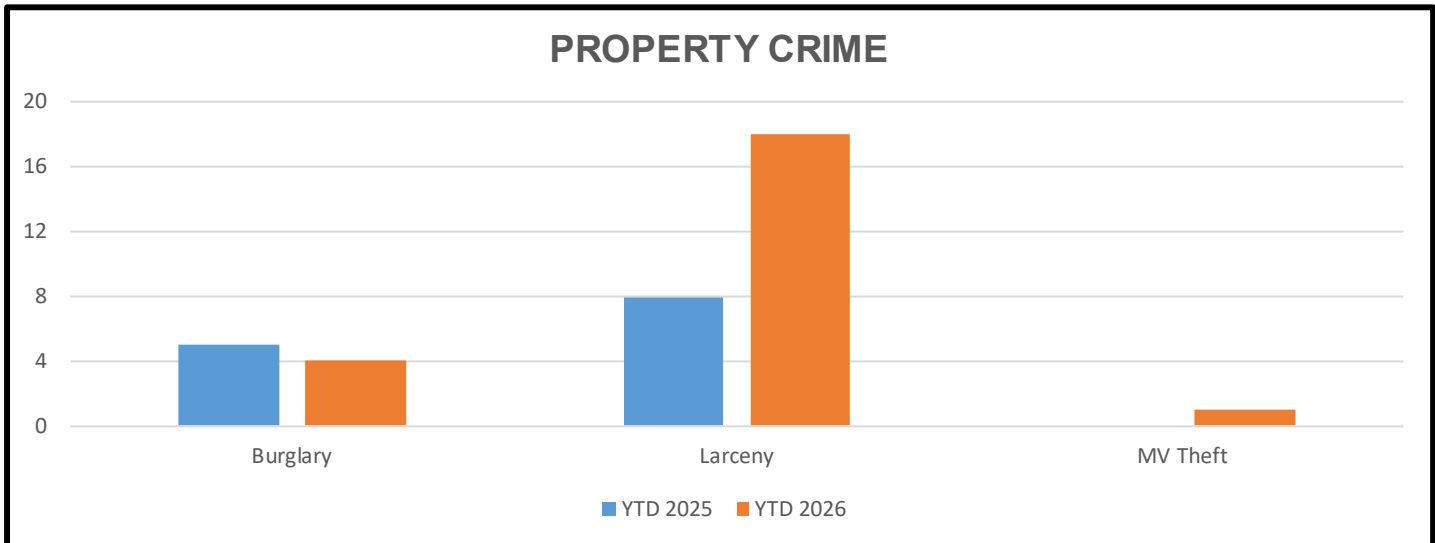

Part I Property Crime

Offense	YTD 2025	YTD 2026	% Difference YTD 2025-2026 [ ] denotes # difference	5 year YTD Average	% Difference 2026 to 5 year YTD Average
Burglary	5	4	-20.0%	5.00	-20.0%
Larceny	8	18	125.0%	13.83	30.1%
MV Theft	0	1	[1]	3.17	-68.4%
Part I Property Total	13	23	76.9%	22.00	4.5%
YTD Part I Crime Total	25	28	12.0%	28.67	-2.3%

YTD data is complete through Feb 28th of each year