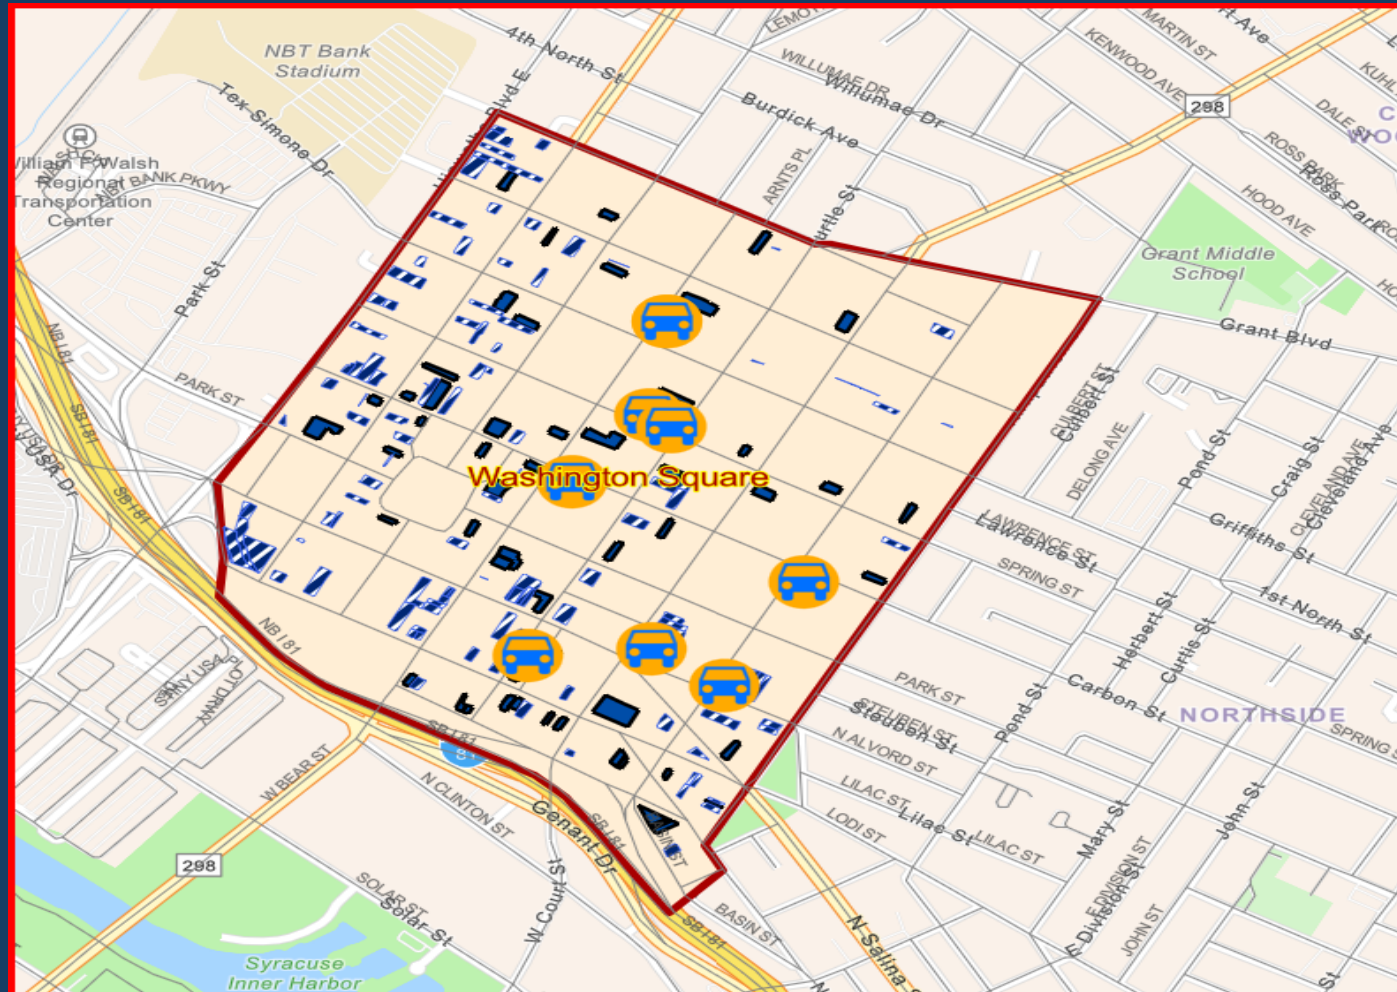

Neighborhood Watch Groups of Syracuse

“Crime By Address”

Crime	ToDate	Street
ASLT	04/07/2026	3129 Grant Blvd
BURG	04/06/2026	1509 N Salina St
BURG	03/17/2026	304 Court St
BURG	03/04/2026	1714 N Salina St
BURG	02/14/2026	1013 Carbon St
BURG	02/09/2026	110 Wolf St
MENA	03/06/2026	1714 N Salina St
MENA	03/03/2026	2800 blk Lodi St
MENA	02/05/2026	1714 N Salina St Apt 501
ROBB	04/21/2026	521 Turtle St
SHOI	04/14/2026	508 Bear St
SHOT	04/08/2026	2425 Lodi St
SHOT	04/02/2026	NB I 81 & Court St
SHOT	03/14/2026	636 Lemoyne Ave
SHOT	02/16/2026	101 Washington Sq

Neighborhood Watch Groups of Syracuse “Crime Totals”

90 Day Crime	Count
ASLT	1
BURG	5
MENA	3
ROBB	1
SHOI	1
SHOT	4
Total	15

Neighborhood Watch Groups of Syracuse

“Gun Crime - Year To Date”

Crime	2026	2025	2 Yr Avg	% Change 2026 - 2025	5 Yr Avg	% Change 2026 - 5 Yr Avg
HOMI	0	0	0	0%	0	-100%
SHOI	1	0	1	100%	0	100%
SHOT	6	2	4	200%	6	-3.2%
Total	7	2	5	250%	6	9.4%

Neighborhood Watch Groups of Syracuse “Vehicle Crime Map”

Neighborhood Watch Groups of Syracuse “Stolen Vehicles By Address”

Vehicle Stolen	DateStolen	MO2	Street
2003 Chevrolet Venture 4D	01/31/2026	Known Suspect	212 Turtle St
2012 Hyundai Elantra 4D	02/15/2026	Ignition	304 Court St
2019 Jeep Compass 4D	02/14/2026	Domestic	1013 Carbon St
2021 Kia Sportage 4D	02/22/2026	Ignition	610 Danforth St
2001 Mercedes-Benz SL2 2D	03/08/2026		500 Danforth St
2015 Kia Forte 4D	04/24/2026	Ignition	1306 Spring St
2020 Kia Sportage 4D	04/24/2026	Ignition	704 Bear St
2019 Hyundai Sonata 4D	04/24/2026	Ignition	704 Bear St
2019 Hyundai Santa Fe 2D	04/24/2026		1300 Spring St

Neighborhood Watch Groups of Syracuse “Vehicle Crime Totals”

90 Day Vehicle Crime	Count
CMIS	6
LARC	1
Total	7

Neighborhood Watch Groups of Syracuse “Stolen Vehicle Map”

Neighborhood Watch Groups of Syracuse “Call Totals”