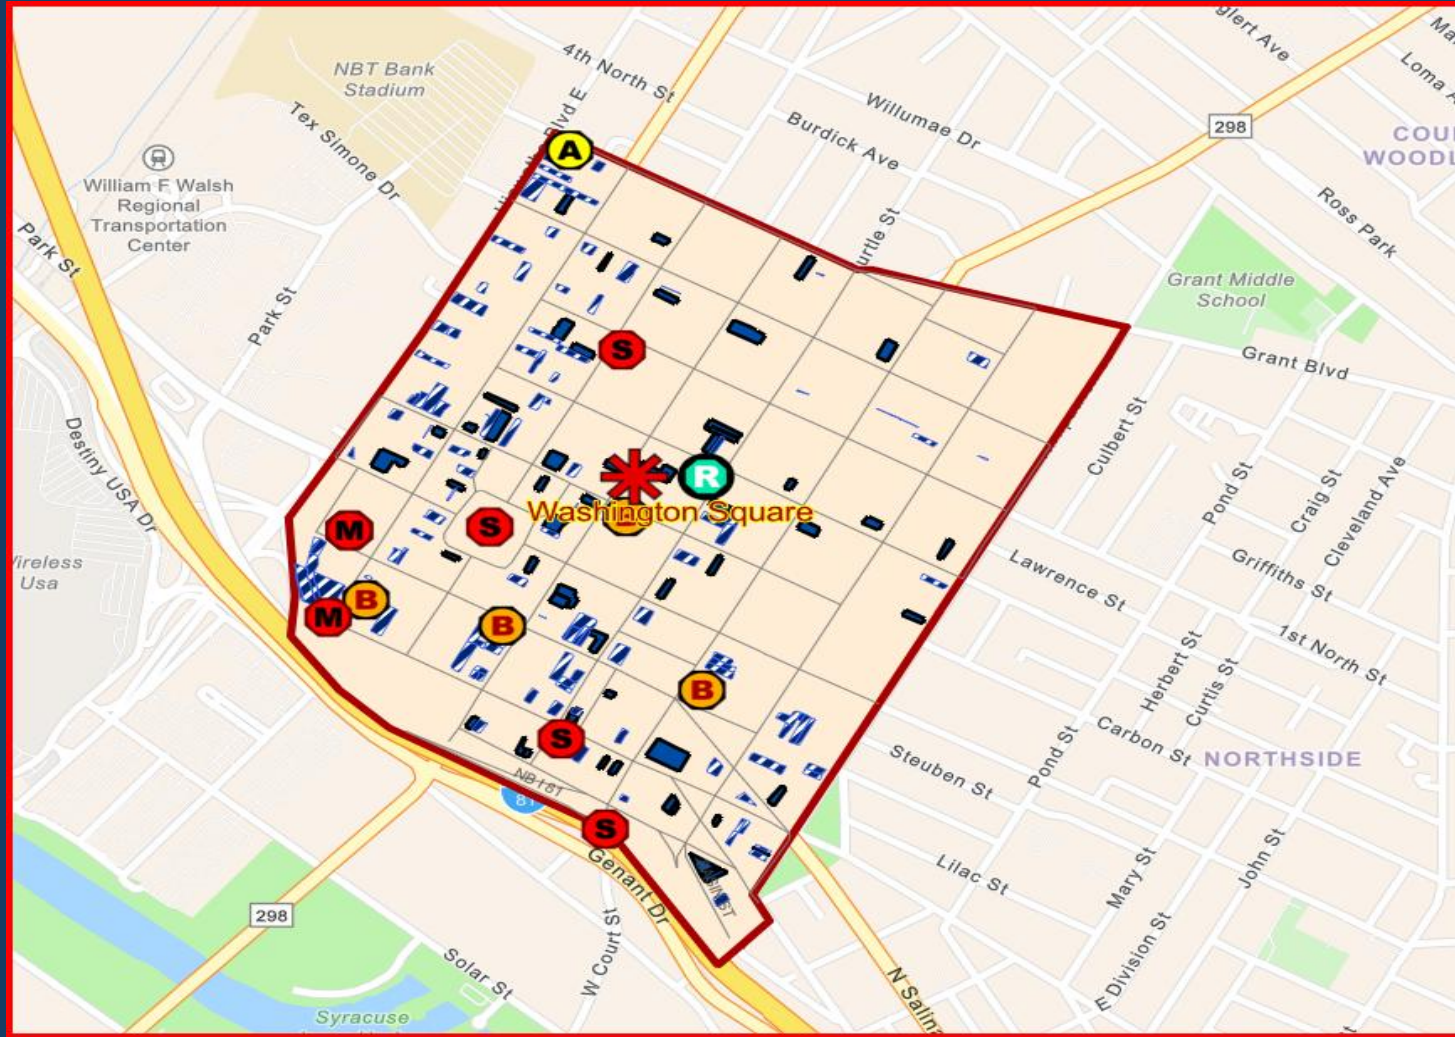

Neighborhood Watch Groups of Syracuse “Crime Map”

Neighborhood Watch Groups of Syracuse “Part 1 Crimes - Year To Date”

CODE DEFINED	2026	2025	2 Year Avg	% Change 2026 - 2025	5 Year Avg	% Change 2026 - 5 Year Avg
ASSAULT	7	15	11	-53.3%	14	-48.9%
BURGLARY	13	5	9	160%	11	16.1%
LARCENY	37	47	42	-21.3%	29	27.6%
MURDER	0	0	0	0%	1	-100%
MV THEFT	7	7	7	0%	8	-6.7%
RAPE	0	2	1	-100%	1	-100%
ROBBERY	1	5	3	-80%	5	-80%
Total	65	81	73	-19.8%	68	-4.7%

Neighborhood Watch Groups of Syracuse

“Crime By Address”

Crime	ToDate	Street
ASLT	04/07/2026	3129 Grant Blvd
BURG	04/06/2026	1509 N Salina St
BURG	03/17/2026	304 Court St
BURG	03/04/2026	1714 N Salina St
BURG	02/14/2026	1013 Carbon St
BURG	02/09/2026	110 Wolf St
MENA	03/06/2026	1714 N Salina St
MENA	03/03/2026	2800 blk Lodi St
MENA	02/05/2026	1714 N Salina St Apt 501
ROBB	04/21/2026	521 Turtle St
SHOI	04/14/2026	508 Bear St
SHOT	04/08/2026	2425 Lodi St
SHOT	04/02/2026	NB I 81 & Court St
SHOT	03/14/2026	636 Lemoyne Ave
SHOT	02/16/2026	101 Washington Sq

Neighborhood Watch Groups of Syracuse “Vehicle Crime Map”

Neighborhood Watch Groups of Syracuse “Stolen Vehicles By Address”

Vehicle Stolen	DateStolen	MO2	Street
2003 Chevrolet Venture 4D	01/31/2026	Known Suspect	212 Turtle St
2012 Hyundai Elantra 4D	02/15/2026	Ignition	304 Court St
2019 Jeep Compass 4D	02/14/2026	Domestic	1013 Carbon St
2021 Kia Sportage 4D	02/22/2026	Ignition	610 Danforth St
2001 Mercedes-Benz SL2 2D	03/08/2026		500 Danforth St
2015 Kia Forte 4D	04/24/2026	Ignition	1306 Spring St
2020 Kia Sportage 4D	04/24/2026	Ignition	704 Bear St
2019 Hyundai Sonata 4D	04/24/2026	Ignition	704 Bear St
2019 Hyundai Santa Fe 2D	04/24/2026		1300 Spring St