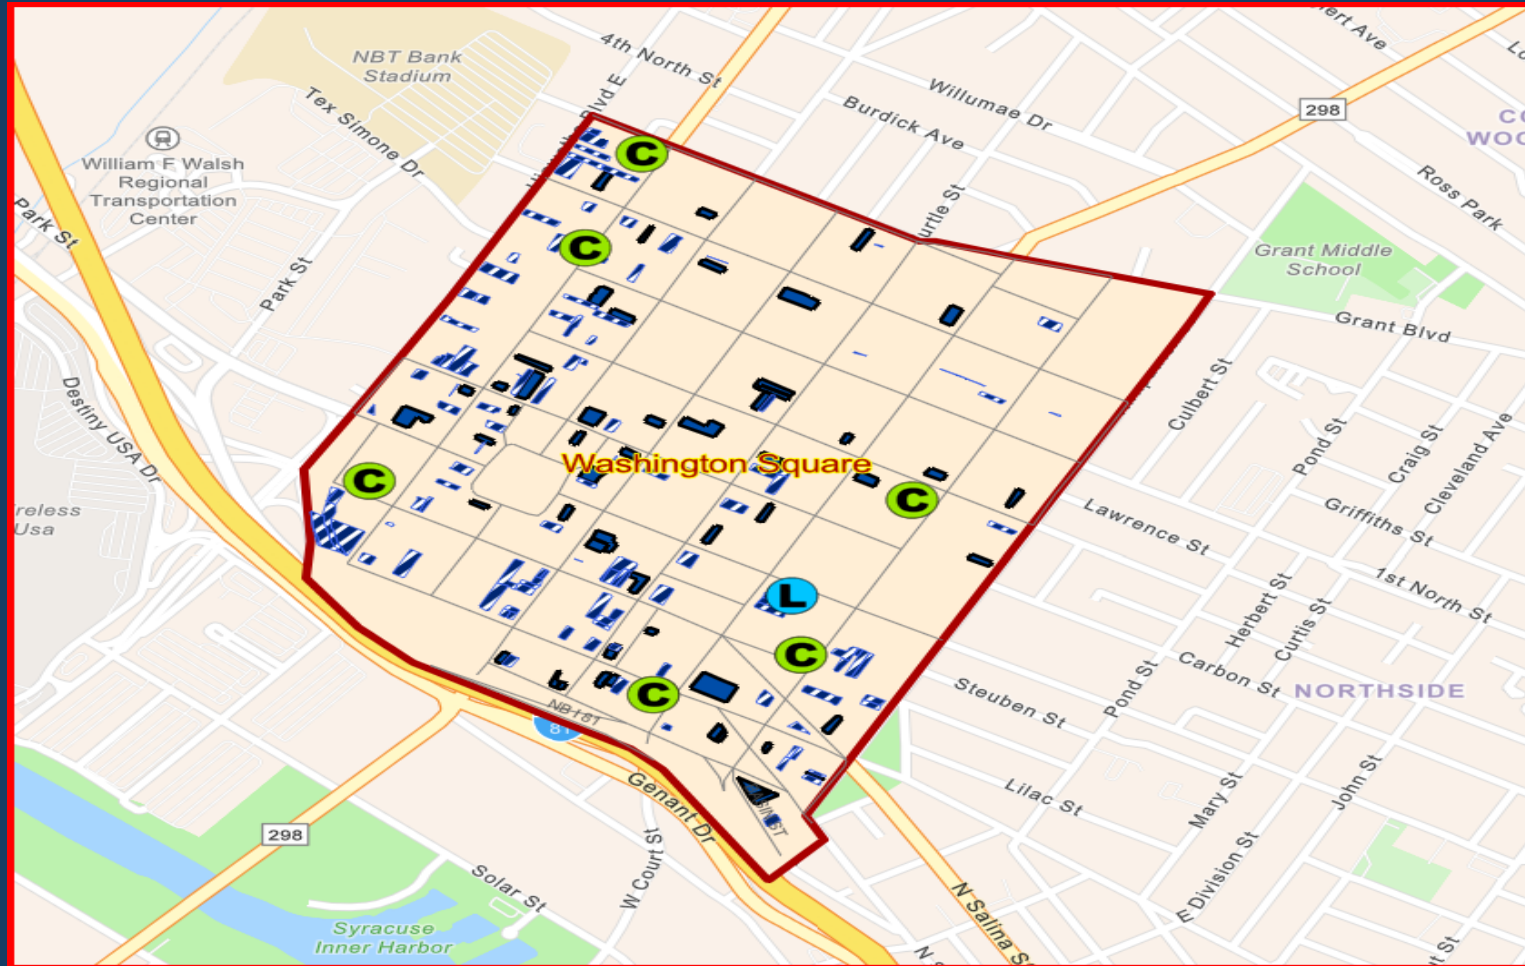

Neighborhood Watch Groups of Syracuse

“Crime By Address”

Crime	ToDate	Street
ASLT	04/07/2026	3129 Grant Blvd
BURG	04/06/2026	1509 N Salina St
BURG	03/17/2026	304 Court St
BURG	03/04/2026	1714 N Salina St
BURG	02/14/2026	1013 Carbon St
BURG	02/09/2026	110 Wolf St
MENA	03/06/2026	1714 N Salina St
MENA	03/03/2026	2800 blk Lodi St
MENA	02/05/2026	1714 N Salina St Apt 501
ROBB	04/21/2026	521 Turtle St
SHOI	04/14/2026	508 Bear St
SHOT	04/08/2026	2425 Lodi St
SHOT	04/02/2026	NB I 81 & Court St
SHOT	03/14/2026	636 Lemoyne Ave
SHOT	02/16/2026	101 Washington Sq

Neighborhood Watch Groups of Syracuse “Crime Totals”

90 Day Crime	Count
ASLT	1
BURG	5
MENA	3
ROBB	1
SHOI	1
SHOT	4
Total	15

Neighborhood Watch Groups of Syracuse

“Gun Crime - Year To Date”

Crime	2026	2025	2 Yr Avg	% Change 2026 - 2025	5 Yr Avg	% Change 2026 - 5 Yr Avg
HOMI	0	0	0	0%	0	-100%
SHOI	1	0	1	100%	0	100%
SHOT	6	2	4	200%	6	-3.2%
Total	7	2	5	250%	6	9.4%

Neighborhood Watch Groups of Syracuse “Vehicle Crime Map”

Neighborhood Watch Groups of Syracuse “Stolen Vehicles By Address”

Vehicle Stolen	DateStolen	MO2	Street
2003 Chevrolet Venture 4D	01/31/2026	Known Suspect	212 Turtle St
2012 Hyundai Elantra 4D	02/15/2026	Ignition	304 Court St
2019 Jeep Compass 4D	02/14/2026	Domestic	1013 Carbon St
2021 Kia Sportage 4D	02/22/2026	Ignition	610 Danforth St
2001 Mercedes-Benz SL2 2D	03/08/2026		500 Danforth St
2015 Kia Forte 4D	04/24/2026	Ignition	1306 Spring St
2020 Kia Sportage 4D	04/24/2026	Ignition	704 Bear St
2019 Hyundai Sonata 4D	04/24/2026	Ignition	704 Bear St
2019 Hyundai Santa Fe 2D	04/24/2026		1300 Spring St