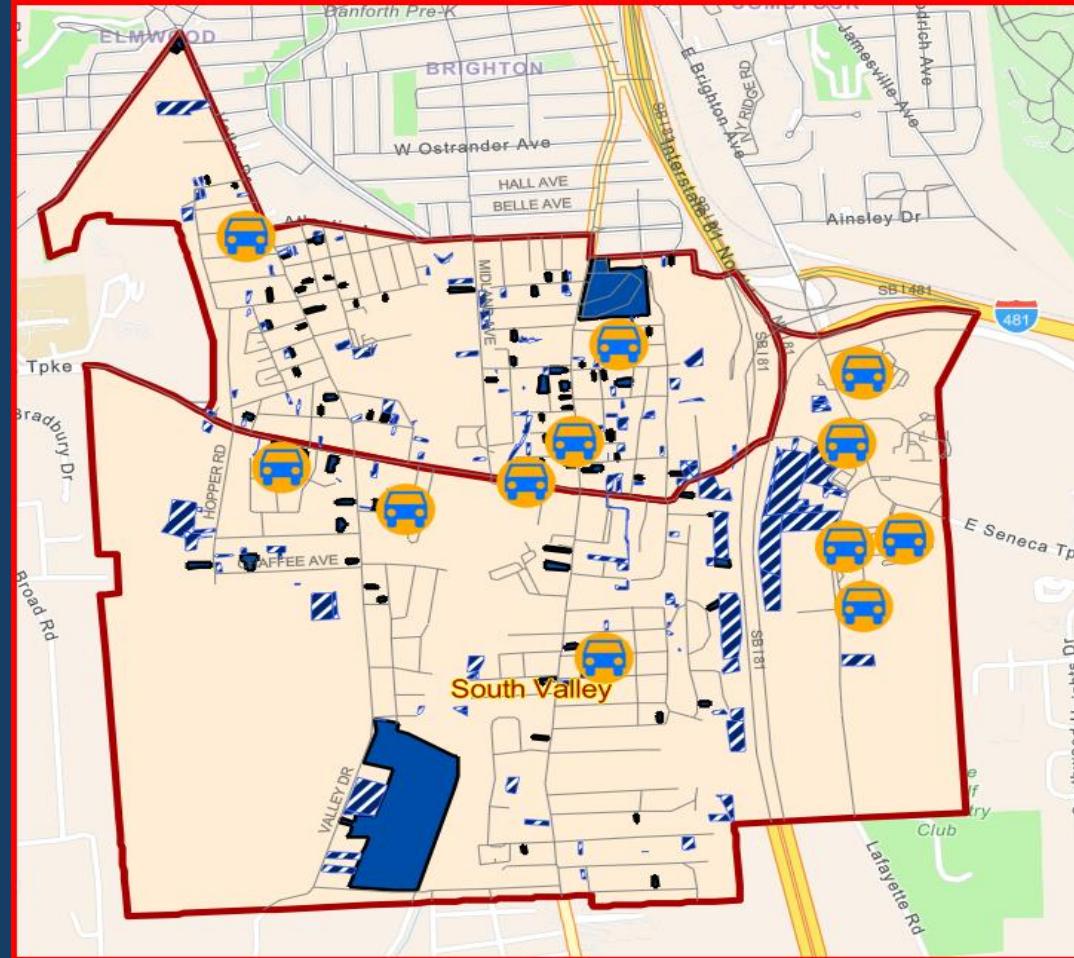

Syracuse Police Department Crime Analysis Data

Neighborhood Watch Groups of Syracuse

“Vehicle Crime Totals”

90 Day Vehicle Crime	Count
CMIS	8
Total	8

Syracuse Police Department Crime Analysis Data Neighborhood Watch Groups of Syracuse “Stolen Vehicle Map”

Syracuse Police Department Crime Analysis Data

Neighborhood Watch Groups of Syracuse

“Stolen Vehicle By Address”

Vehicle Stolen	DateStolen	MO2	Street
2022 Kia Sportage 4D	02/18/2026	Ignition	111 Lafayette Rd
2013 Kia Sportage 4D	02/18/2026	Ignition	833 E Brighton Ave
2021 Kia Sportage 4D	02/21/2026	Ignition	118 Stevens Ave
2020 Kia Sportage 4D	02/21/2026	Ignition	150 E Warrington Rd
2022 Hyundai Tuscon 4D	02/25/2026	Ignition	111 Lafayette Rd
2020 Kia Forte 4D	02/26/2026	Ignition	121 Lafayette Rd
2023 Kia Soul 4D	02/25/2026	Ignition	121 Lafayette Rd
2021 Kia Soul 4D	02/25/2026	Ignition	111 Lafayette Rd
2011 Toyota Camry 4D	02/27/2026	Running	241 Lafayette Rd
2018 Kia Forte 4D	03/11/2026	Ignition	821 E Brighton Ave
2019 Hyundai Accent 4D	03/20/2026	Ignition	116 Academy Green
2014 Dodge Durango 4D	03/23/2026	Towed	148 Seneca Tpke
2004 Ford Taurus 4D	03/31/2026	Known Suspect	119 Wentle Ter
2021 Kia Forte 4D	03/15/2026	Ignition	821 E Brighton Ave
2007 Ford Edge 4D	04/10/2026	Known Suspect	962 E Brighton Ave
2010 Honda CRV 4D	04/16/2026	Known Suspect	4608 S Salina St
2018 Hyundai Elantra 4D	04/27/2026	Ignition	120 Riverdale Dr