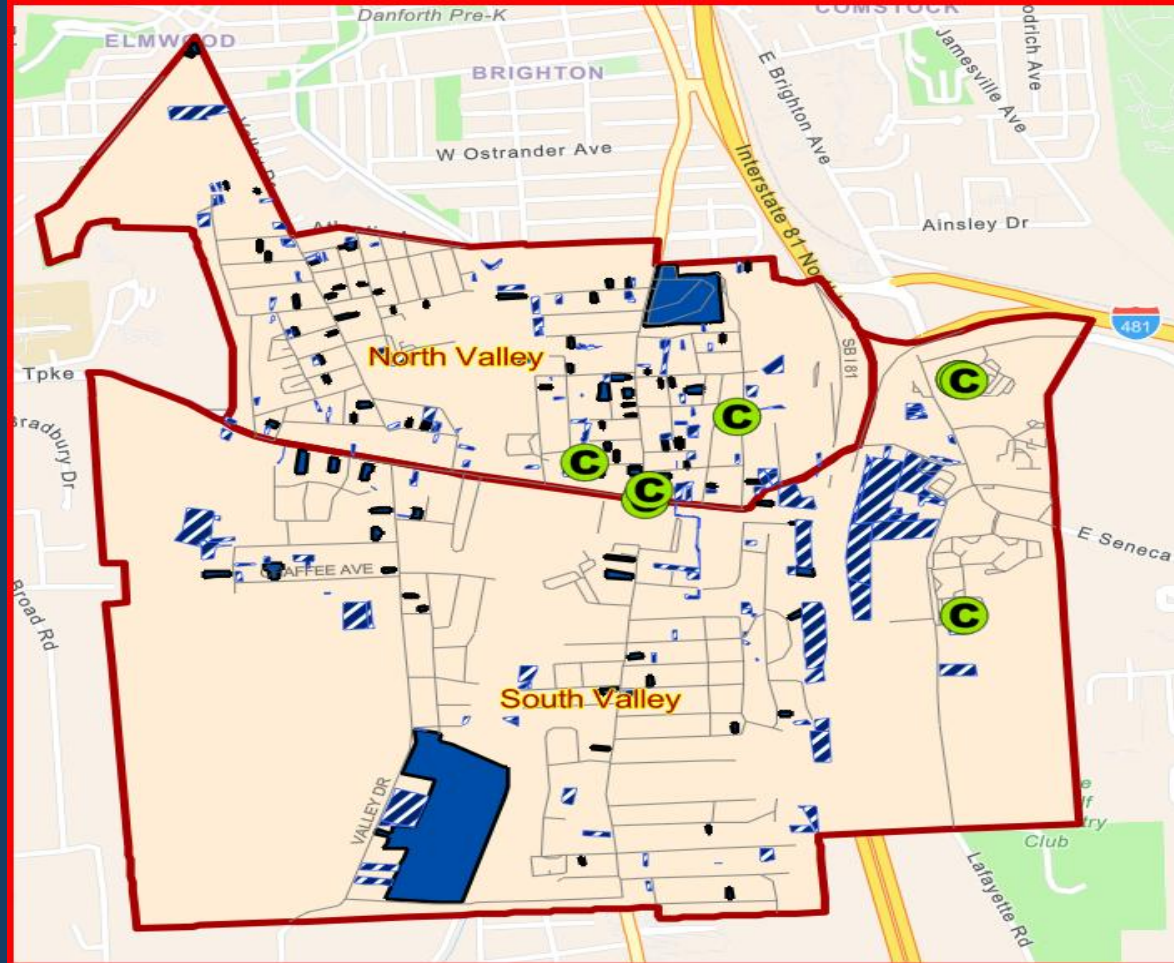

Syracuse Police Department Crime Analysis Data

Neighborhood Watch Groups of Syracuse

“Crime By Address”

Crime	ToDate	Street
ASLT	02/17/2026	1129 Valley Dr
BURG	04/28/2026	4440 S Salina St
BURG	03/19/2026	211 Lafayette Rd
BURG	03/17/2026	160 Seeley Ave
BURG	03/17/2026	161 Intrepid Lane
BURG	03/16/2026	153 Ballantyne Rd
BURG	03/14/2026	410 W Seneca Tpke
BURG	03/14/2026	4141 S Salina St
BURG	03/14/2026	4141 S Salina St
BURG	03/13/2026	104 Lafayette Rd
BURG	03/09/2026	104 Lafayette Rd
BURG	03/08/2026	211 Lafayette Rd
BURG	03/01/2026	161 Intrepid Lane
MENA	04/16/2026	182 Intrepid LN
MENA	04/08/2026	117 Maurice Ave
MENA	03/25/2026	821 E Brighton Ave
MENA	02/06/2026	217 Loomis Ave
ROBB	04/04/2026	400 W Seneca Tpke
ROBB	03/27/2026	1516 Valley Dr
ROBB	03/23/2026	977 E Brighton Ave
ROBB	03/07/2026	614 Valley Dr
SHOI	04/26/2026	4400 S Salina St

Syracuse Police Department Crime Analysis Data

Neighborhood Watch Groups of Syracuse

“Crime By Address Cont”

SHOT	04/20/2026	4400 S Salina St
SHOT	04/09/2026	685 E Seneca Tpke
SHOT	04/03/2026	1211 Valley Dr
SHOT	03/29/2026	336 Shirley Dr
SHOT	03/18/2026	123 Maurice Ave
SHOT	03/15/2026	121 Lafayette Rd
SHOT	02/27/2026	4452 S Salina St
SHOT	02/04/2026	201 Crippen Ave
STAB	03/23/2026	631 Ballantyne Rd
STAB	02/21/2026	4320 S Salina St

Neighborhood Watch Groups of Syracuse

“Gun Crime - Year To Date”

Crime	2026	2025	2 Yr Avg	% Change 2026 - 2025	5 Yr Avg	% Change 2026 - 5 Yr Avg
HOMI	0	1	1	-100%	0	-100%
SHOI	2	2	2	0%	2	25%
SHOT	10	0	5	1000%	6	72.4%
Total	12	3	8	300%	8	57.9%

Syracuse Police Department Crime Analysis Data Neighborhood Watch Groups of Syracuse “Vehicle Crime Map”

Syracuse Police Department Crime Analysis Data

Neighborhood Watch Groups of Syracuse

“Vehicle Crime By Address”