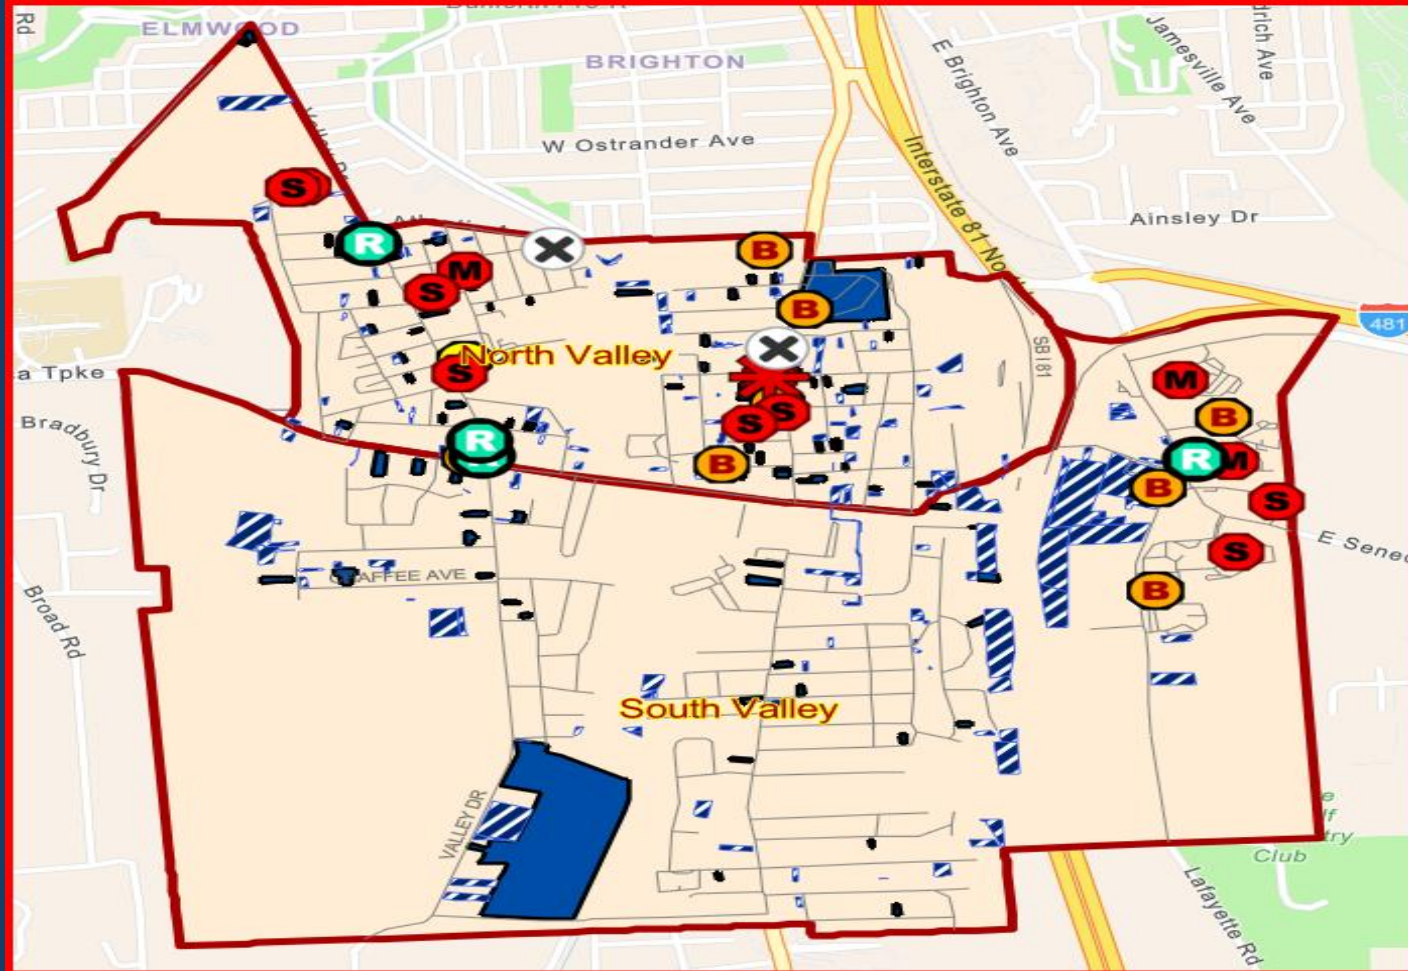

Syracuse Police Department Crime Analysis Data Neighborhood Watch Groups of Syracuse “Crime Map”

- Current Vacant Lots
- Current Vacant Properties
- Assaults (Not Shot/Stab)
- Burglary
- Homicide
- Menacing
- Recovered Weapon
- Robbery
- Shots Fired Injury
- Shots Fired
- Stabbing
- Criminal Mischief (Vehicles)
- Larcenies (from Vehicles)
- Stolen Vehicles

Syracuse Police Department Crime Analysis Data

Neighborhood Watch Groups of Syracuse

“Part 1 Crime - Year To Date”

CODE DEFINED	2026	2025	2 Year Avg	% Change 2026 - 2025	5 Year Avg	% Change 2026 - 5 Year Avg
ASSAULT	10	11	11	-9.1%	15	-31.5%
BURGLARY	19	15	17	26.7%	15	28.4%
LARCENY	34	47	41	-27.7%	51	-33.7%
MURDER	0	2	1	-100%	0	-100%
MV THEFT	17	11	14	54.5%	21	-18.3%
RAPE	0	1	1	-100%	1	-100%
ROBBERY	6	3	5	100%	6	5.3%
Total	86	90	88	-4.4%	108	-20.5%

Syracuse Police Department Crime Analysis Data

Neighborhood Watch Groups of Syracuse

“Crime By Address”

Crime	ToDate	Street
ASLT	02/17/2026	1129 Valley Dr
BURG	04/28/2026	4440 S Salina St
BURG	03/19/2026	211 Lafayette Rd
BURG	03/17/2026	160 Seeley Ave
BURG	03/17/2026	161 Intrepid Lane
BURG	03/16/2026	153 Ballantyne Rd
BURG	03/14/2026	410 W Seneca Tpke
BURG	03/14/2026	4141 S Salina St
BURG	03/14/2026	4141 S Salina St
BURG	03/13/2026	104 Lafayette Rd
BURG	03/09/2026	104 Lafayette Rd
BURG	03/08/2026	211 Lafayette Rd
BURG	03/01/2026	161 Intrepid Lane
MENA	04/16/2026	182 Intrepid LN
MENA	04/08/2026	117 Maurice Ave
MENA	03/25/2026	821 E Brighton Ave
MENA	02/06/2026	217 Loomis Ave
ROBB	04/04/2026	400 W Seneca Tpke
ROBB	03/27/2026	1516 Valley Dr
ROBB	03/23/2026	977 E Brighton Ave
ROBB	03/07/2026	614 Valley Dr
SHOI	04/26/2026	4400 S Salina St