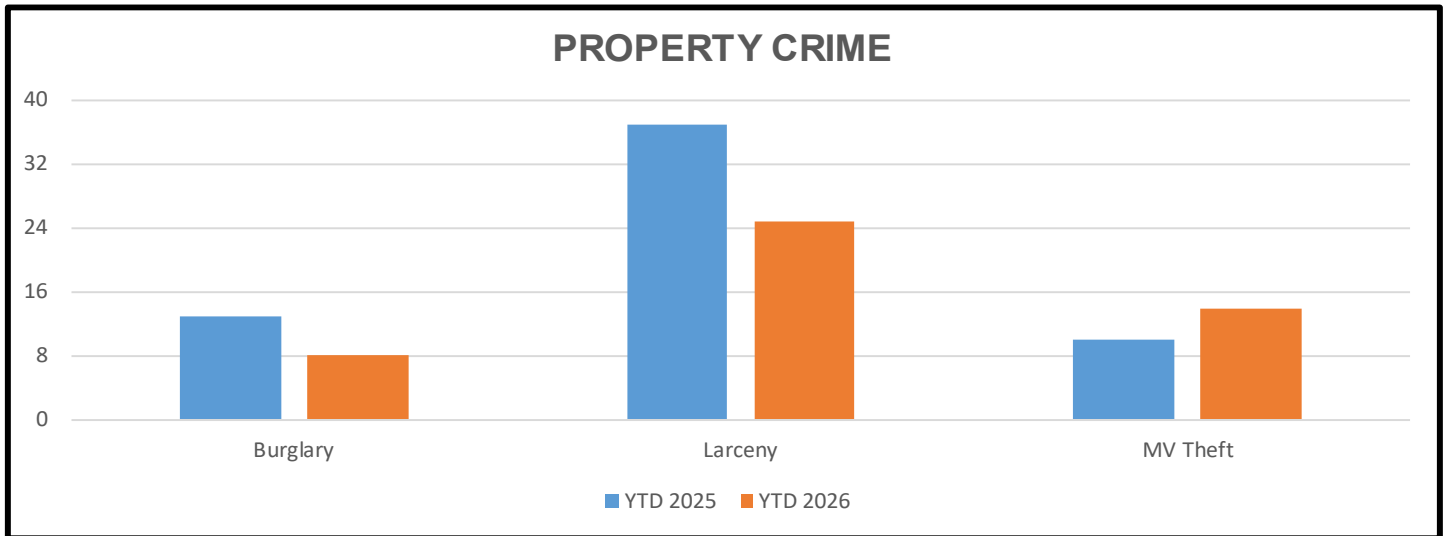

Part I Property Crime

Offense	YTD 2025	YTD 2026	% Difference YTD 2025-2026 [ ] denotes # difference	5 year YTD Average	% Difference 2026 to 5 year YTD Average
Burglary	13	8	-38.5%	12.67	-36.8%
Larceny	37	25	-32.4%	34.00	-26.5%
MV Theft	10	14	40.0%	11.83	18.3%
Part I Property Total	60	47	-21.7%	58.50	-19.7%
YTD Part I Crime Total	75	58	-22.7%	70.17	-17.3%

YTD data is complete through Mar 31st of each year