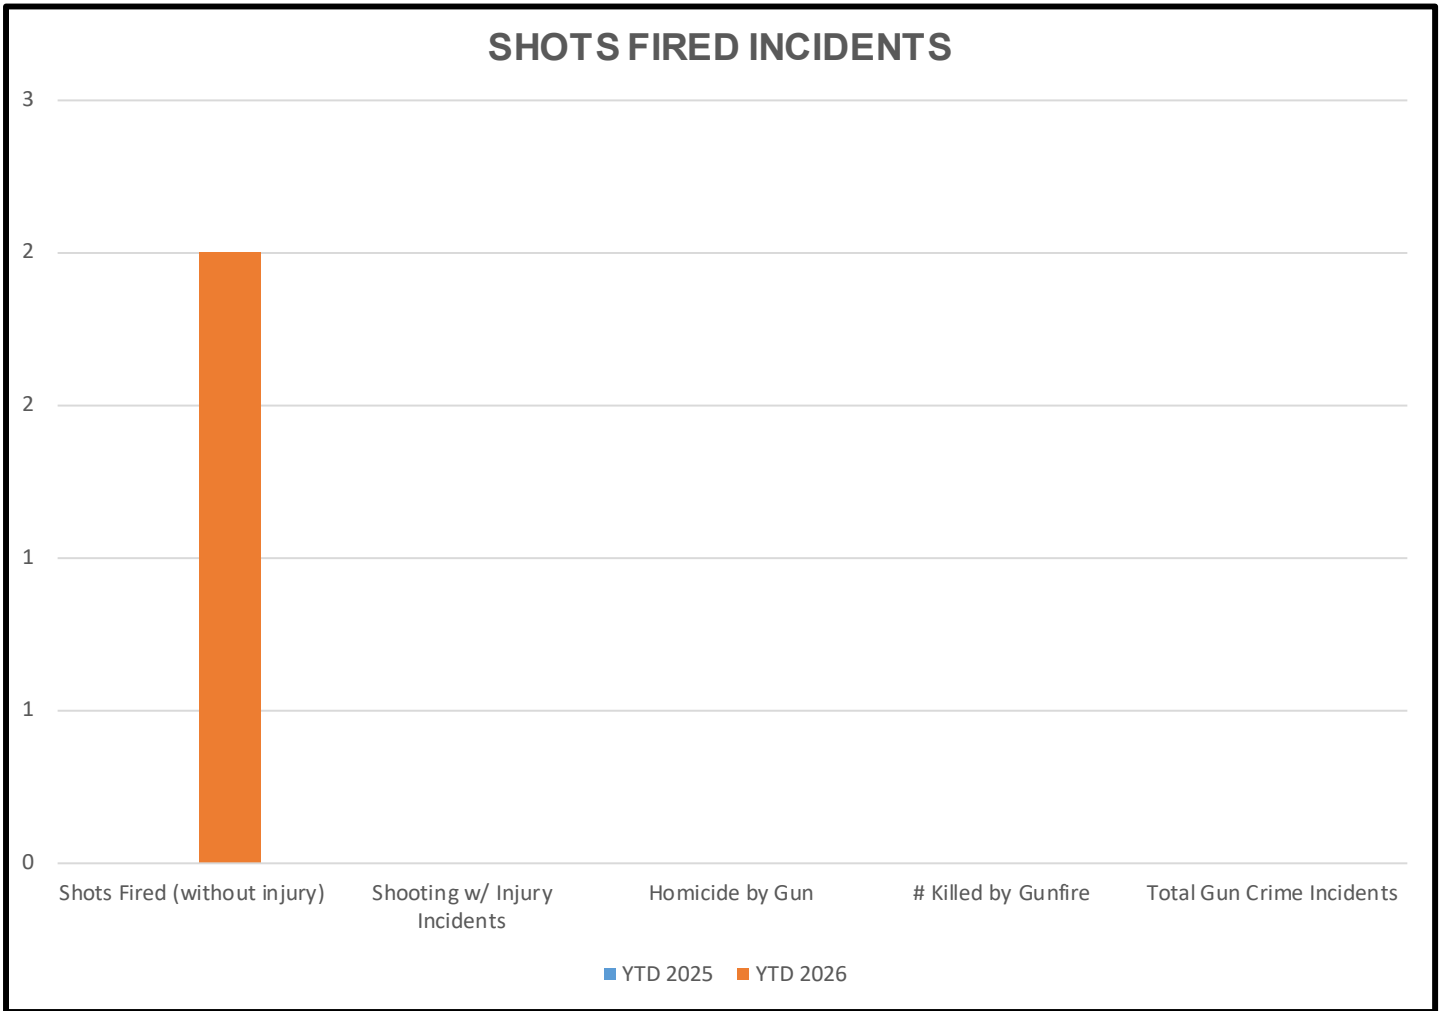

Syracuse Police Department—Crime Analysis Bulletin

Eastwood Neighborhood Part I Crime Report

511 S. State St. Room 205, Syracuse, NY

315-442-5645

Part I Violent Crime

Offense	YTD 2025	YTD 2026	% Difference YTD 2025-2026 [] denotes # difference	5 year YTD Average	% Difference 2026 to 5 year YTD Average
Murder	0	0	0.0%	0.17	-100.0%
Rape	0	0	0.0%	0.50	-14.3%
Robbery	5	6	20.0%	4.67	50.0%
Aggravated Assaults	10	5	-50.0%	6.33	-57.1%
Part I Violent Total	15	11	-26.7%	11.67	-30.2%

Part I Property Crime

Offense	YTD 2025	YTD 2026	% Difference YTD 2025-2026 [] denotes # difference	5 year YTD Average	% Difference 2026 to 5 year YTD Average
Burglary	13	8	-38.5%	12.67	-36.8%
Larceny	37	25	-32.4%	34.00	-26.5%
MV Theft	10	14	40.0%	11.83	18.3%
Part I Property Total	60	47	-21.7%	58.50	-19.7%
YTD Part I Crime Total	75	58	-22.7%	70.17	-17.3%

****YTD data is complete through Mar 31st of each year****

Syracuse Police Department—Crime Analysis Bulletin

Eastwood Neighborhood Part I Crime Report

511 S. State St. Room 205, Syracuse, NY

315-442-5645

Shots Fired Incidents

	YTD 2025	YTD 2026	% Difference YTD 2025-2026 [] denotes # difference	5 year YTD Average	% Difference 2026 to 5 year YTD Average
Shots Fired (without injury)	0	2	[2]	0.33	500.0%
Shooting w/ Injury Incidents	0	0	0.0%	1.17	-100.0%
Homicide by Gun	0	0	0.0%	0.00	0.0%
Total Shootings w/ Injury or Fatality	0	0	0.0%	1.17	-100.0%
# Injured by Gunfire	0	0	0.0%	1.17	-100.0%
# Killed by Gunfire	0	0	0.0%	0.00	0.0%
# Struck by Gunfire (Injured/Killed)	0	0	0.0%	1.17	-100.0%
Total Gun Crime Incidents	0	0	0.0%	1.67	-100.0%