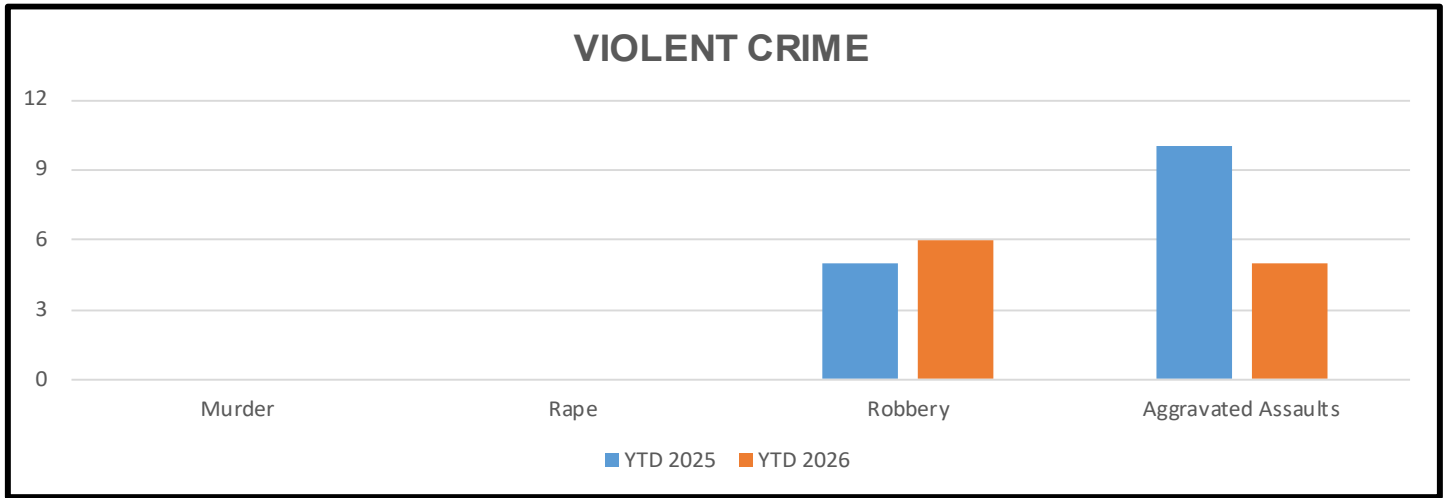

Syracuse Police Department—Crime Analysis Bulletin

Eastwood Neighborhood Part I Crime Report

511 S. State St. Room 205, Syracuse, NY

315-442-5645

Part I Violent Crime

Offense	YTD 2025	YTD 2026	% Difference YTD 2025-2026 [] denotes # difference	5 year YTD Average	% Difference 2026 to 5 year YTD Average
Murder	0	0	0.0%	0.17	-100.0%
Rape	0	0	0.0%	0.50	-14.3%
Robbery	5	6	20.0%	4.67	50.0%
Aggravated Assaults	10	5	-50.0%	6.33	-57.1%
Part I Violent Total	15	11	-26.7%	11.67	-30.2%