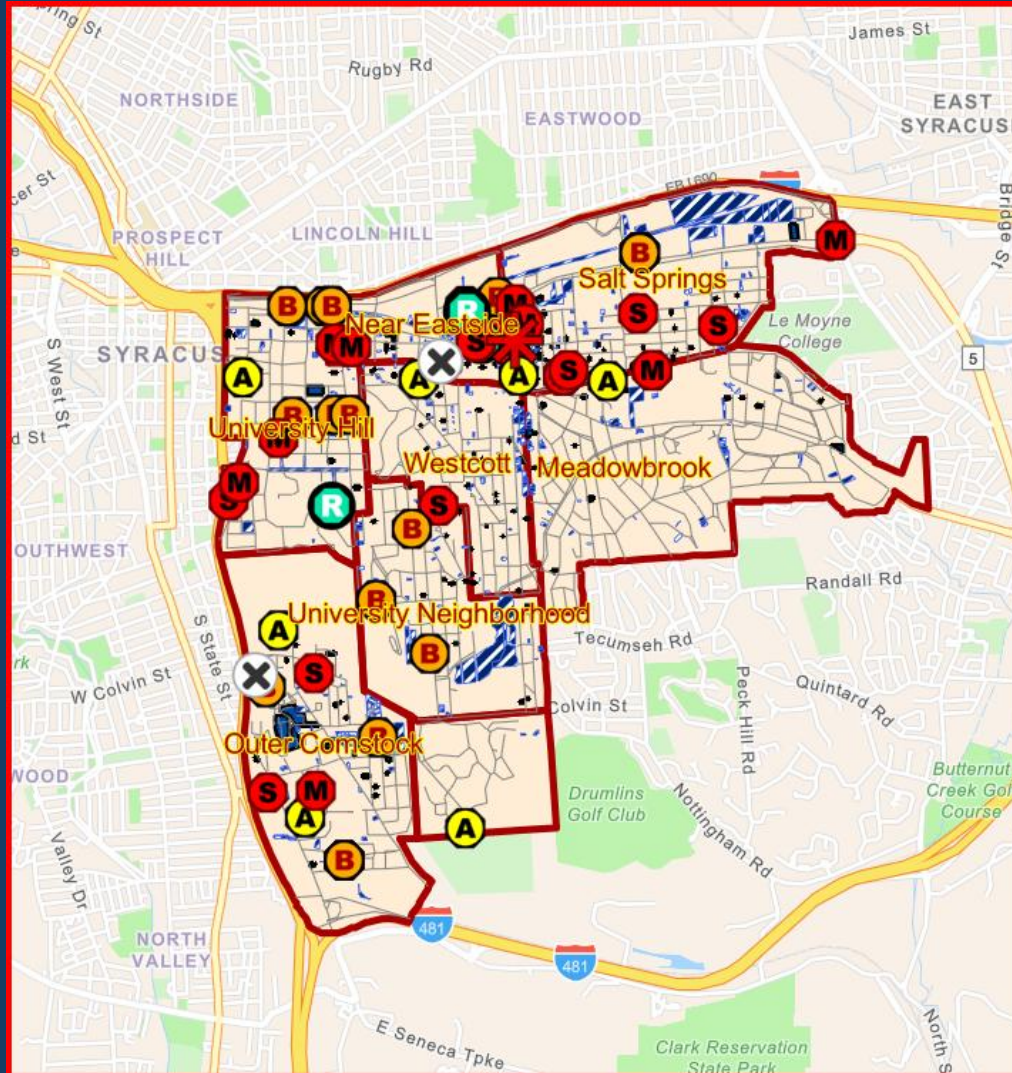

# Syracuse Police Department Crime Analysis Data Neighborhood Watch Groups of Syracuse “Crime Map”

- Current Vacant Lots
- Current Vacant Properties
- Assaults (Not Shot/Stab)
- Burglary
- Homicide
- Menacing
- Recovered Weapon
- Robbery
- Shots Fired Injury
- Shots Fired
- Stabbing
- Criminal Mischief (Vehicles)
- Larcenies (from Vehicles)
- Stolen Vehicles

Westcott Area

# Syracuse Police Department Crime Analysis Data

# Syracuse Police Department Crime Analysis Data Neighborhood Watch Groups of Syracuse “Crime By Address”

Crime	ToDate	
ASLT	04/18/2026	460 Winding Ridge Rd
ASLT	04/15/2026	438 Ellis St
ASLT	04/13/2026	101 East Ave
ASLT	04/01/2026	276 Genesee Park Drive
ASLT	03/27/2026	154 Maple Ter
ASLT	03/24/2026	146 Devine St
ASLT	03/05/2026	126 Jamesville Ave
ASLT	02/17/2026	520 Cedar Street
ASLT	02/07/2026	1302 Ivy Ridge Rd Apt 23
BURG	04/27/2026	124 Benedict Ave
BURG	04/25/2026	703 Walnut Ave
BURG	04/23/2026	120 Goodrich Ave
BURG	04/20/2026	140 Circle Rd
BURG	04/17/2026	845 Ackerman Ave
BURG	04/13/2026	960 Salt Springs Rd