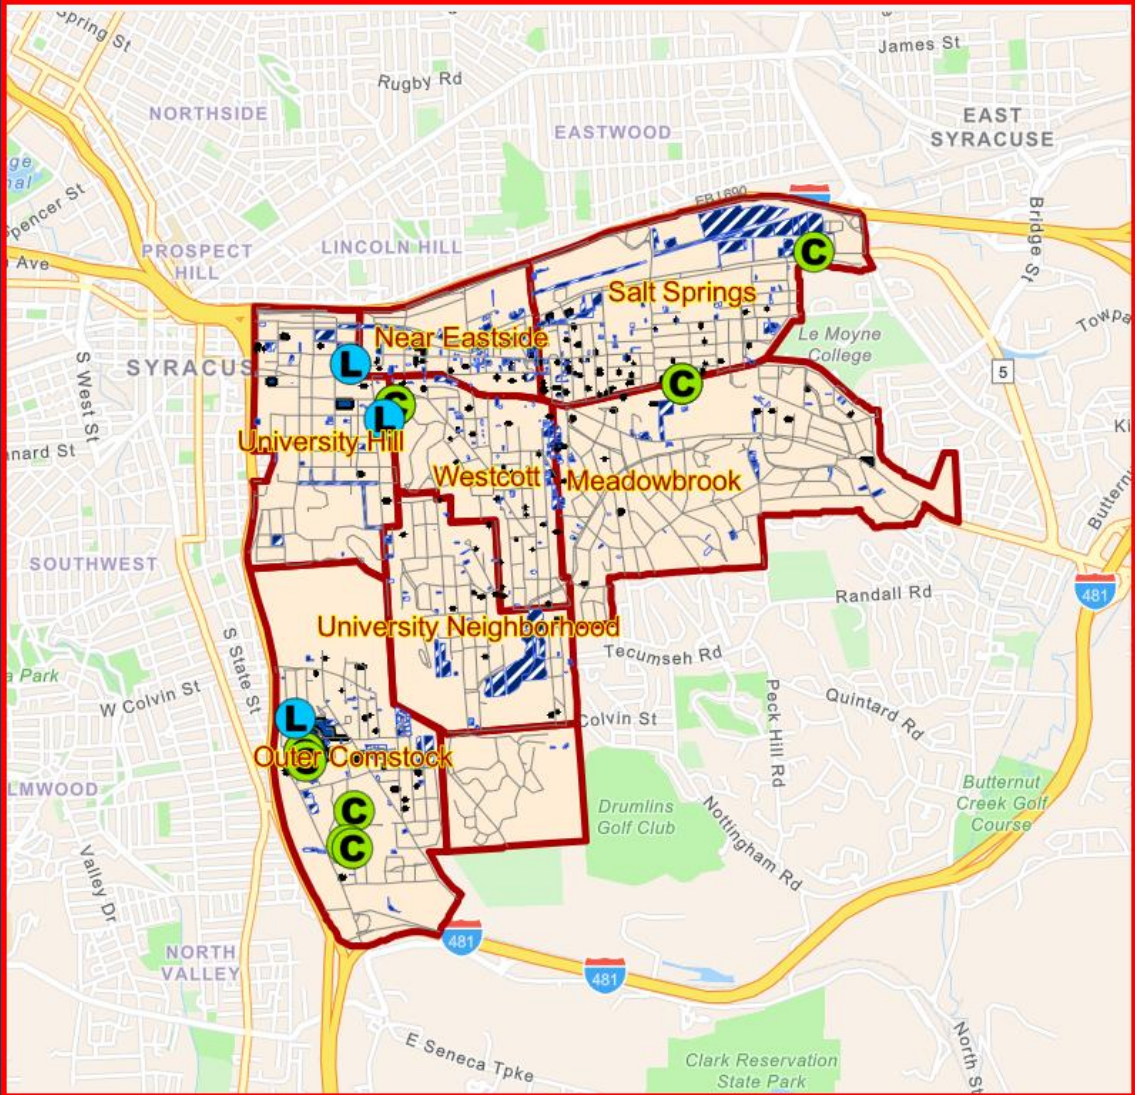

## Neighborhood Watch Groups of Syracuse

### “Gun Crime - Year To Date”

Crime	2026	2025	2 Yr Avg	% Change 2026 - 2025	5 Yr Avg	% Change 2026 - 5 Yr Avg
HOMI	0	0	0	0%	0	-100%
SHOI	1	1	1	0%	1	-16.7%
SHOT	9	5	7	80%	5	73.1%
Total	10	6	8	66.7%	7	51.5%

# Syracuse Police Department Crime Analysis Data Neighborhood Watch Groups of Syracuse “Vehicle Crime Map”

Westcott Area