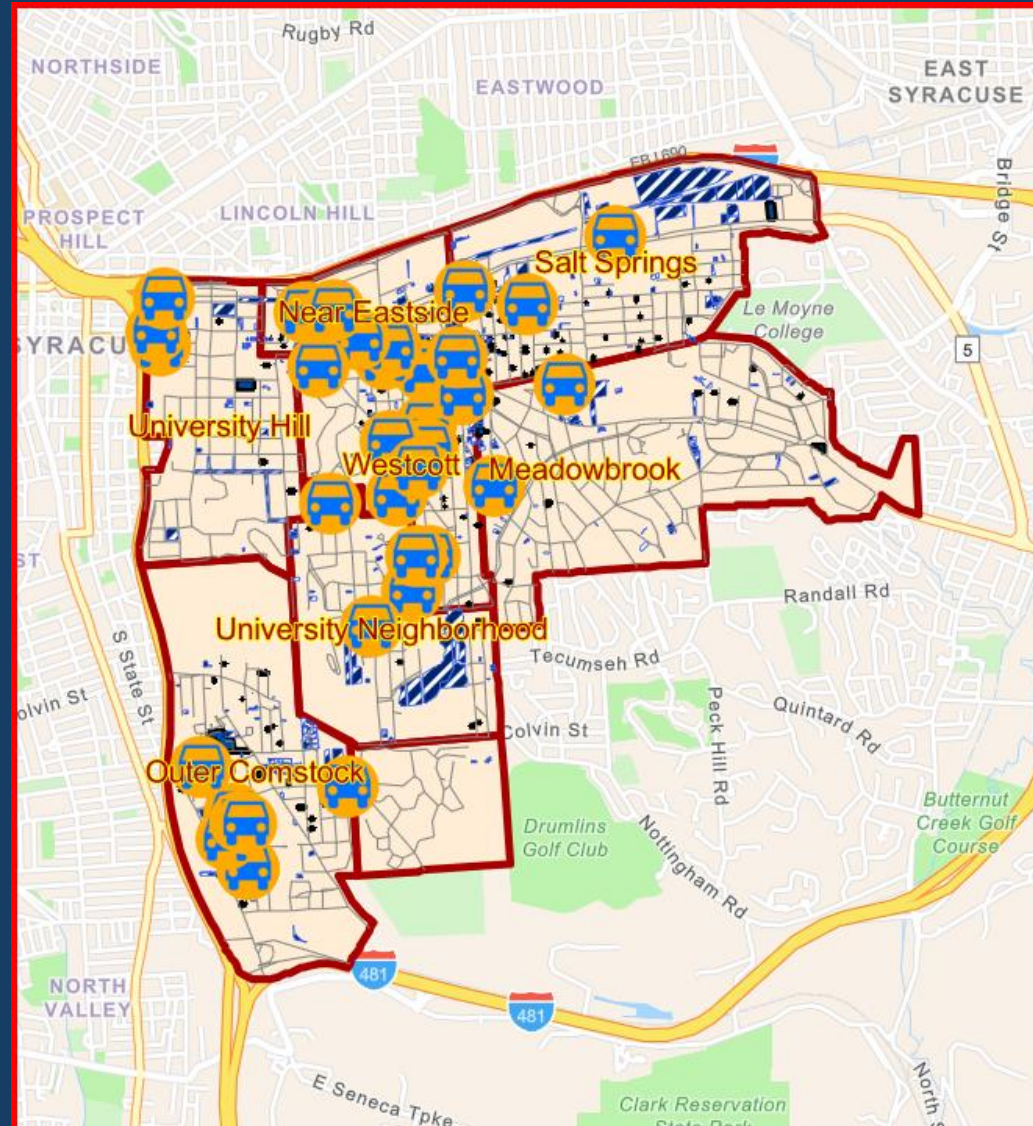

# Syracuse Police Department Crime Analysis Data Neighborhood Watch Groups of Syracuse “Vehicle Crime Map”

Westcott Area

# Syracuse Police Department Crime Analysis Data Neighborhood Watch Groups of Syracuse “Vehicle Crime By Address”

IncdType	ToDate	
CMIS	04/27/2026	960 Salt Springs Rd
CMIS	04/24/2026	3101 Brighton Pl
CMIS	04/22/2026	960 Salt Springs Rd, Bldg 8
CMIS	04/18/2026	117 Newbury Hollow Lane
CMIS	04/10/2026	184 Remington Ave., Apt 6
CMIS	03/16/2026	136 Remington Ave
CMIS	02/26/2026	2949 Erie Blvd. E.
CMIS	02/20/2026	201 Ostrom Ave
CMIS	02/19/2026	4101 Brighton Pl
CMIS	02/16/2026	4101 Brighton Pl
CMIS	02/15/2026	201 Ostrom Ave
LARC	04/11/2026	135 Ashworth Pl
LARC	03/28/2026	1204 Harrison St
LARC	03/01/2026	116 Jericho Dr

# Syracuse Police Department Crime Analysis Data Neighborhood Watch Groups of Syracuse “Stolen Vehicle Map”

Westcott Area